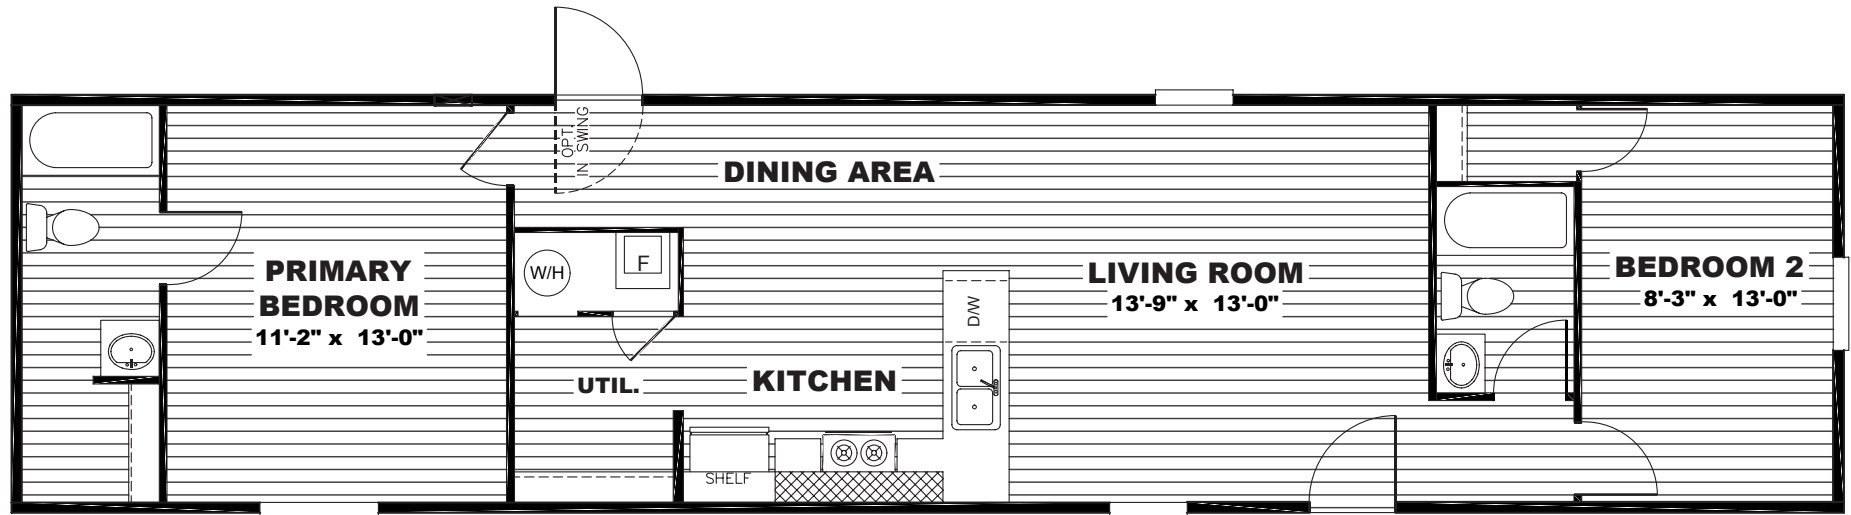

# McKnight

TRU Homes Series - Single Section

820 SQ. FT. (Approximate) 2 Bedroom, 2 Bath

Last Updated: 9-13-22

14' x 60'