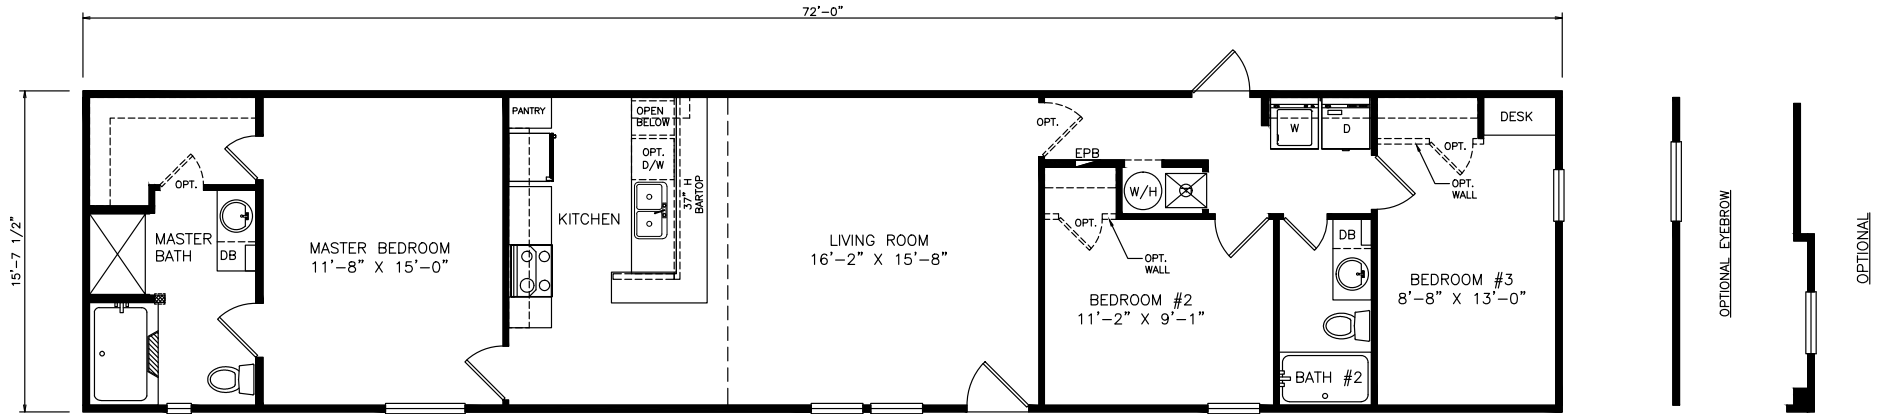

Kline

Heritage Series - Single Section

1,130 SQ. FT. (Approximate) 3 Bedrooms, 2 Baths

Last Updated: 6-21-21

FACTORY EXPO OUTLET CENTER
5757 S. Palo Verde Rd., #202
Tucson, AZ 85706

FactoryBuiltHomesDirect.com | 1-800-965-2781