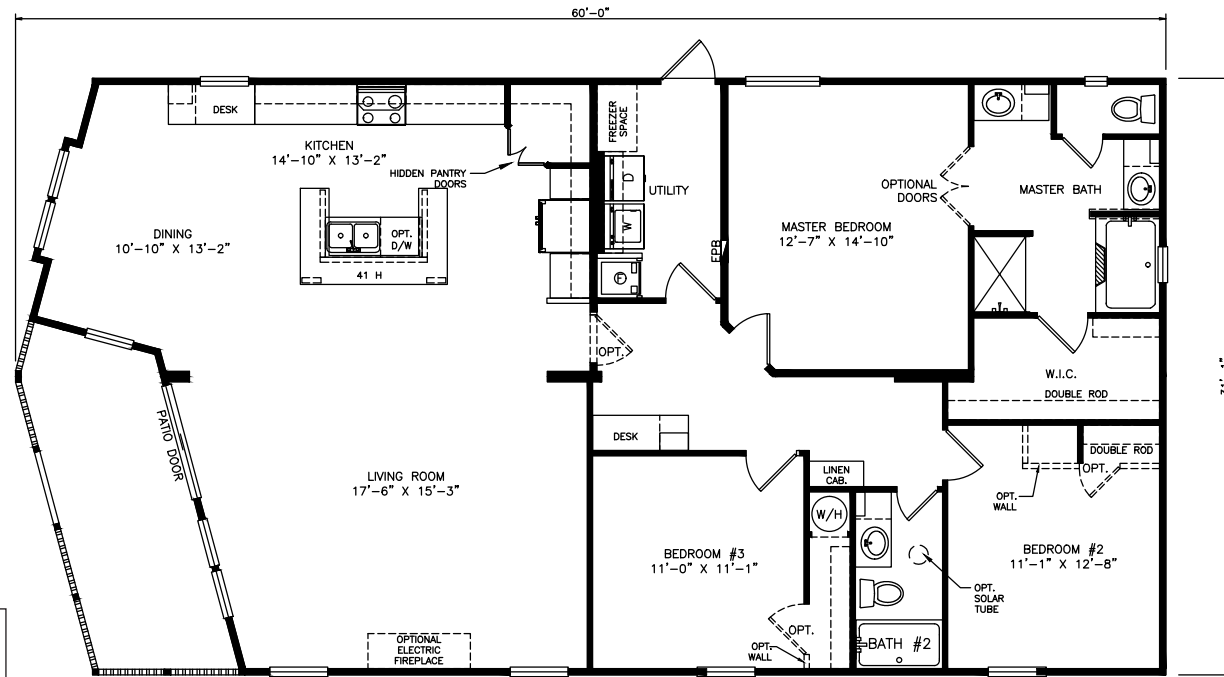

Kaufman

Heritage Series - Multi Section

1,678 SQ. FT. (Approximate) 3 Bedrooms, 2 Baths

Last Updated: 6-23-21

FACTORY EXPO OUTLET CENTER
 5757 S. Palo Verde Rd., #202
 Tucson, AZ 85706

FactoryBuiltHomesDirect.com | 1-800-965-2781