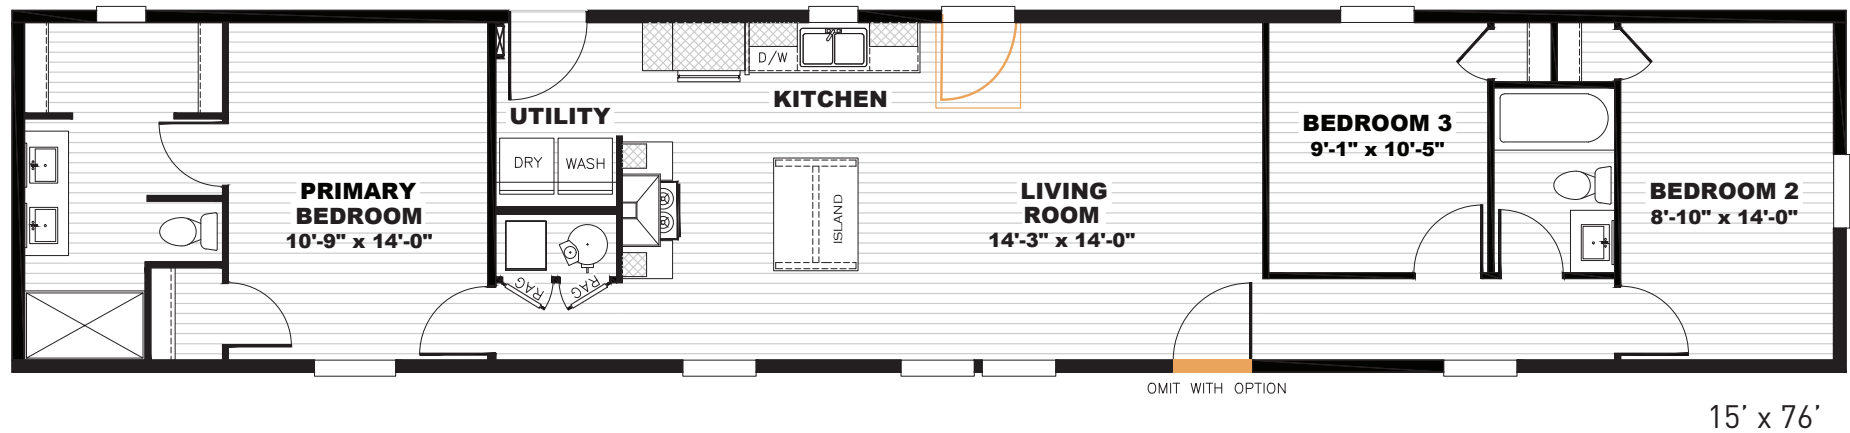

Kanosh

Tempo Series - Single Section

1,140 SQ. FT. (Approximate) 3 Bedroom, 2 Bath

Last Updated: 5-22-23

 Alternate Door Location Available

FACTORY EXPO OUTLET CENTER

5757 S. Palo Verde Rd., #202
Tucson, AZ 85706