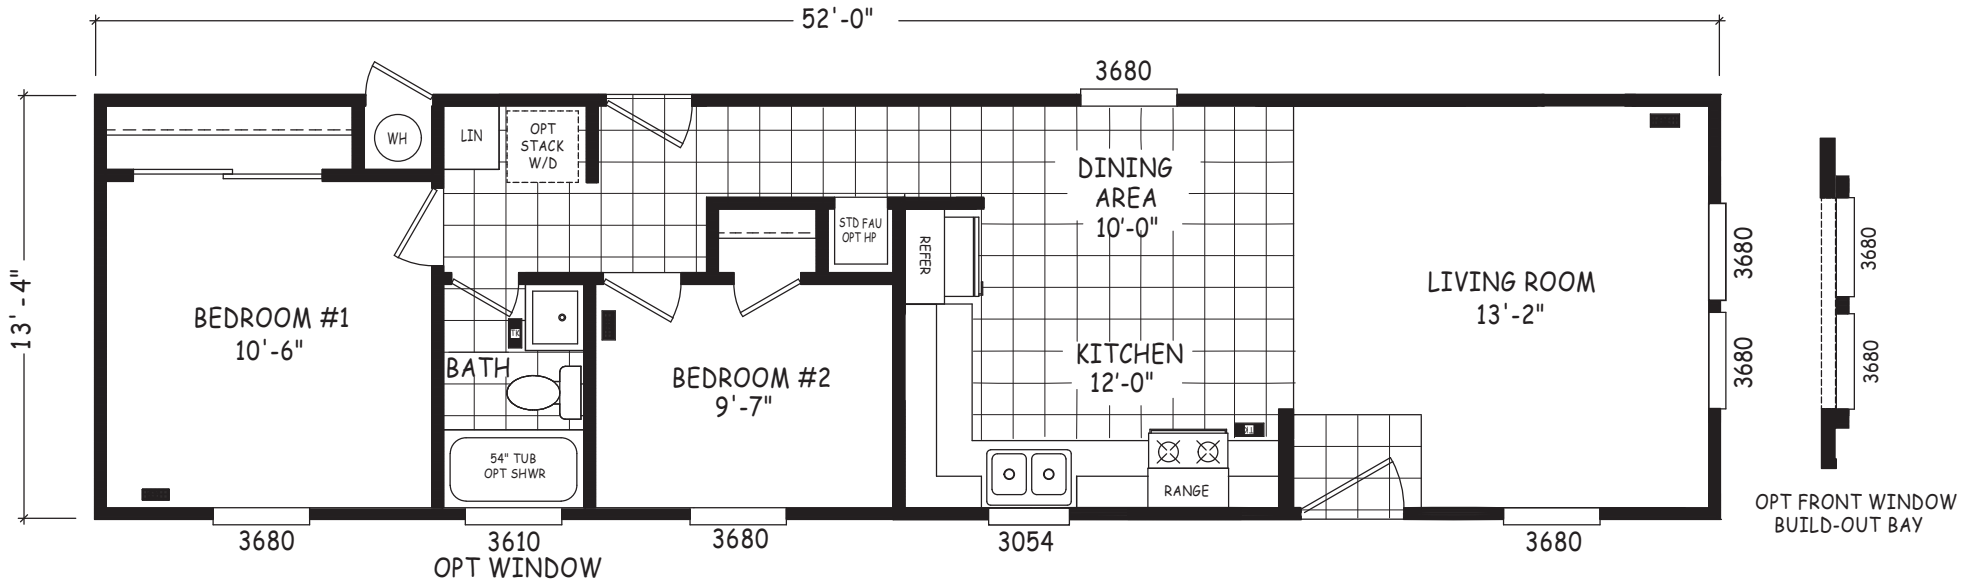

Kai

Encore Single Wide Series

694 SQ. FT. (Approximate) 2 Bedroom, 1 Bath

Last Updated: 7-18-23

FACTORY EXPO OUTLET CENTER
5757 S. Palo Verde Rd., #202
Tucson, AZ 85706

FactoryBuiltHomesDirect.com | 1-800-965-2781