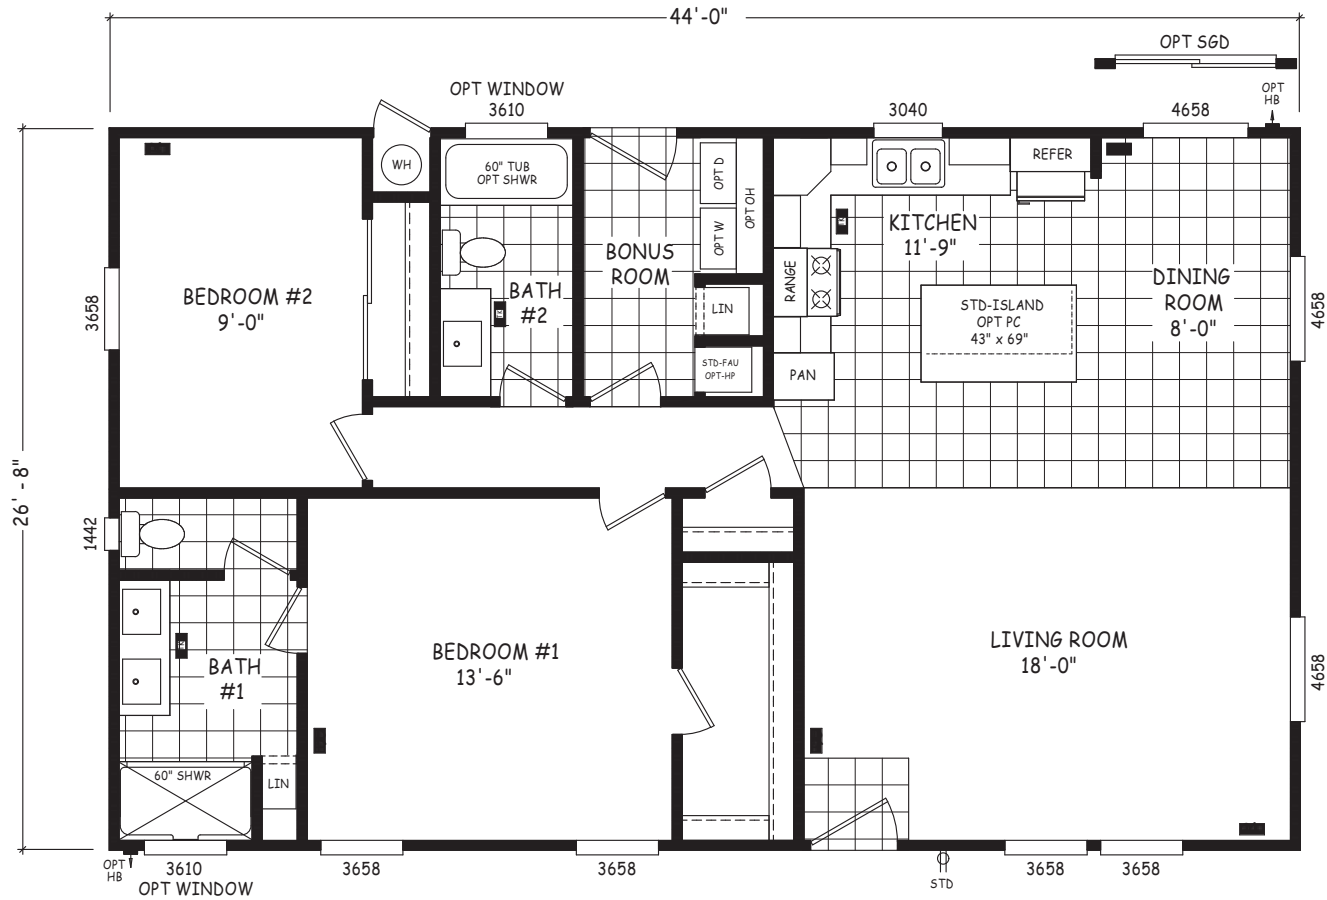

Jaspen

Edge Series

1,174 SQ. FT. (Approximate) 2 Bedroom, 2 Bath

Last Updated: 8-22-22

FACTORY EXPO OUTLET CENTER
5757 S. Palo Verde Rd., #202
Tucson, AZ 85706

FactoryBuiltHomesDirect.com | 1-800-965-2781

IMPORTANT: Alta Cima Corp reserves the right to modify, cancel or substitute products or features of this event at any time without prior notice or obligation. Pictures and other promotional materials are representative and may depict or contain floor plans, square footages, elevations, options, upgrades, extra design features, decorations, floor coverings, specialty light fixtures, custom paint and wall coverings, window treatments, landscaping, sound and alarm systems, furnishings, appliances, and other designer/decorator features and amenities that are not included as part of the home and/or may not be available at all locations. Home, pricing and community information is subject to change, and homes to prior sale, at any time without notice or obligation. ©2020 Alta Cima Corp. All rights reserved.