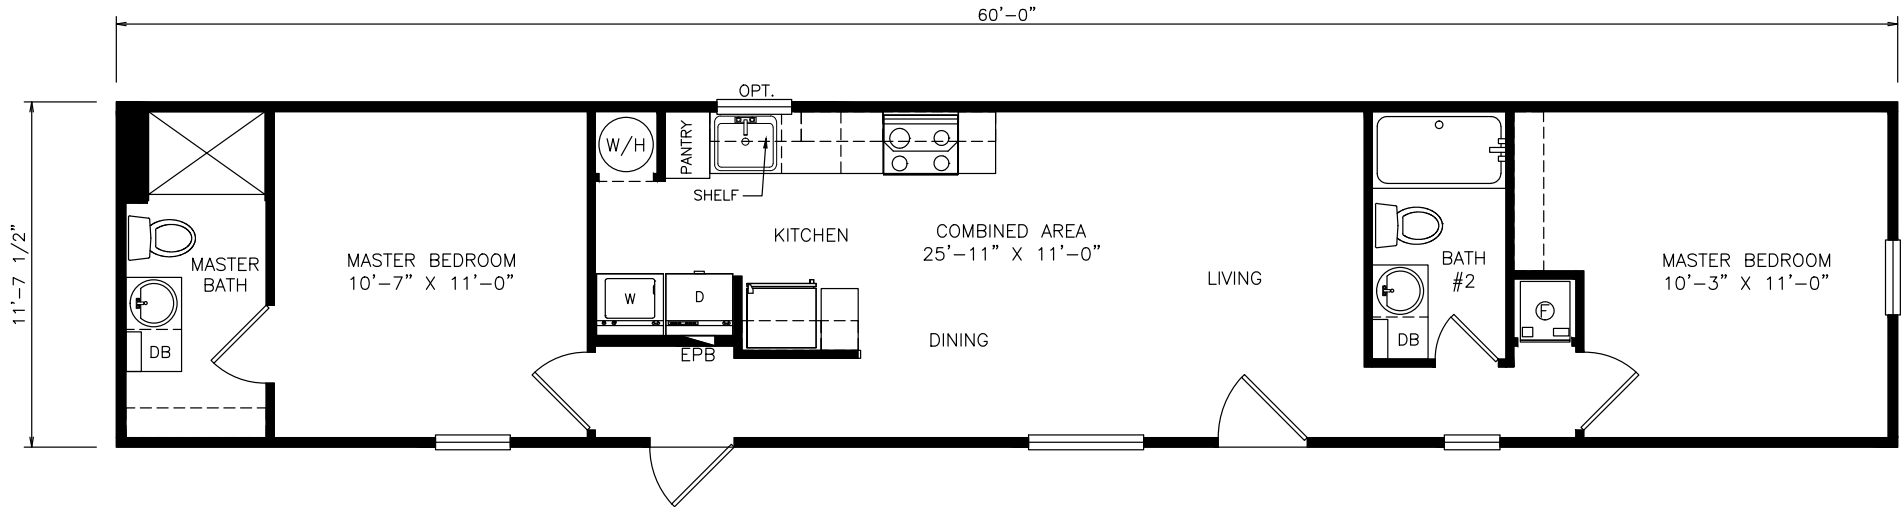

Harleyville

Select Series - Single Section

698 SQ. FT. (Approximate) 2 Bedrooms, 2 Baths

Last Updated: 6-18-21

FACTORY EXPO OUTLET CENTER
 5757 S. Palo Verde Rd., #202
 Tucson, AZ 85706

FactoryBuiltHomesDirect.com | 1-800-965-2781