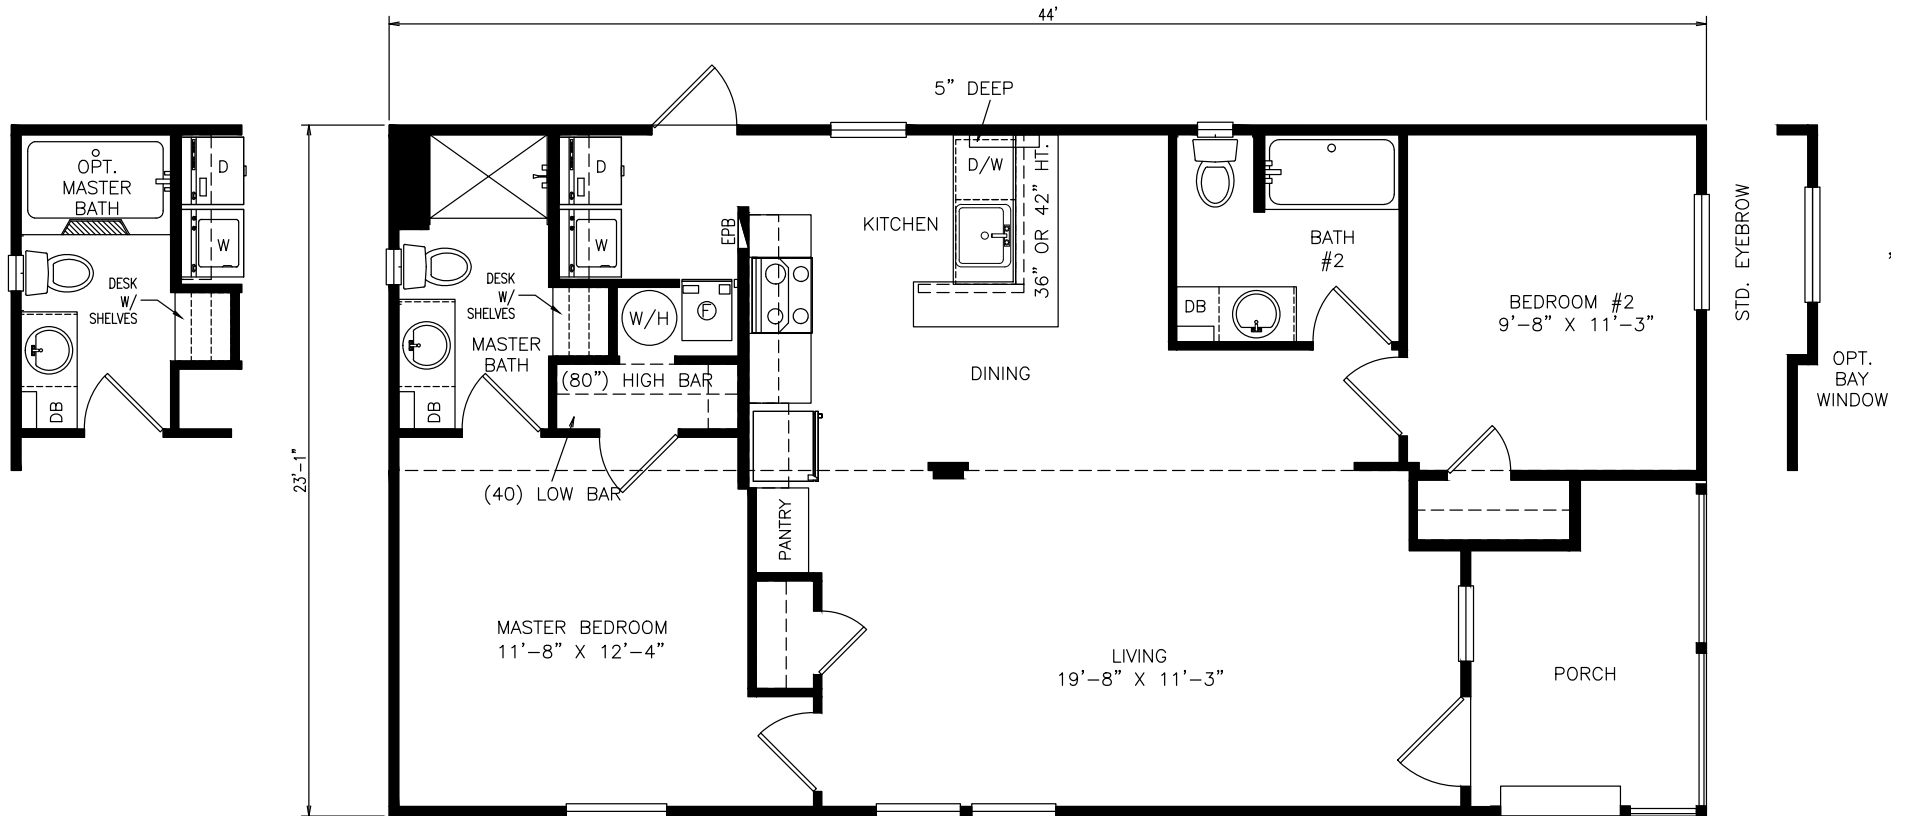

Greenwich

Select Series - Multi Section

1,016 SQ. FT. (Approximate) 2 Bedrooms, 2 Baths

Last Updated: 6-21-21

FACTORY EXPO OUTLET CENTER

5757 S. Palo Verde Rd., #202
Tucson, AZ 85706

FactoryBuiltHomesDirect.com | 1-800-965-2781