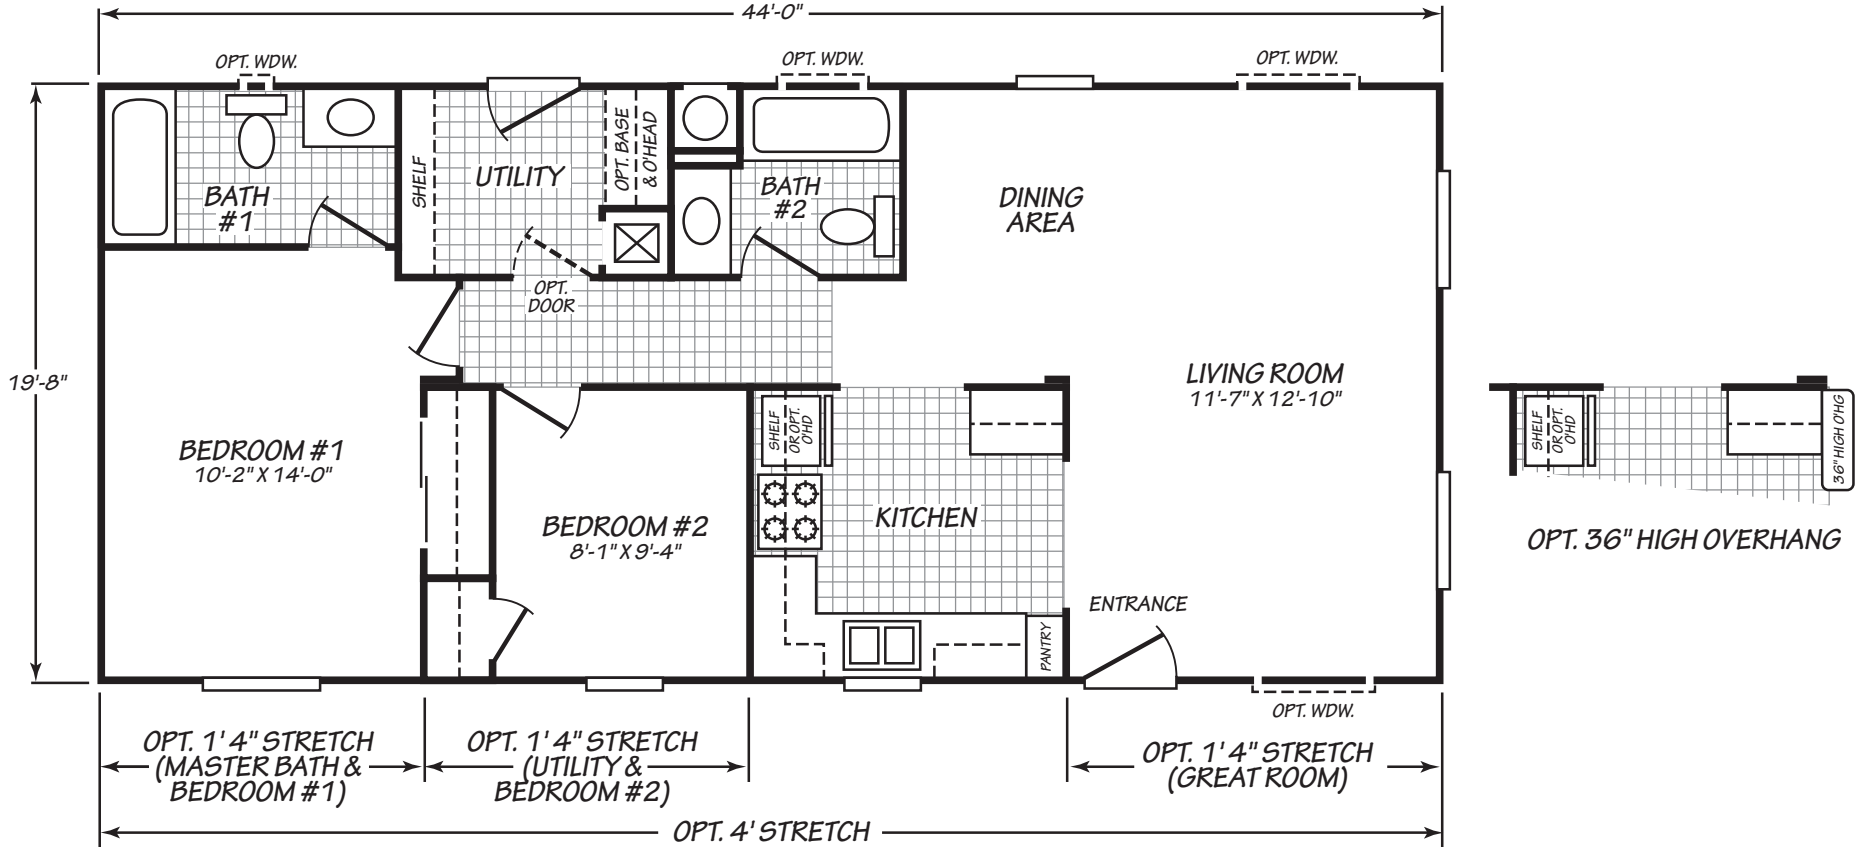

Gilbert

Canyon Lake Series

865 SQ. FT. (Approximate) 2 Bedroom, 2 Bath

Last Updated: 10-11-24

FACTORY EXPO OUTLET CENTER
 5757 S. Palo Verde Rd., #202
 Tucson, AZ 85706

FactoryBuiltHomesDirect.com | 1-800-965-2781