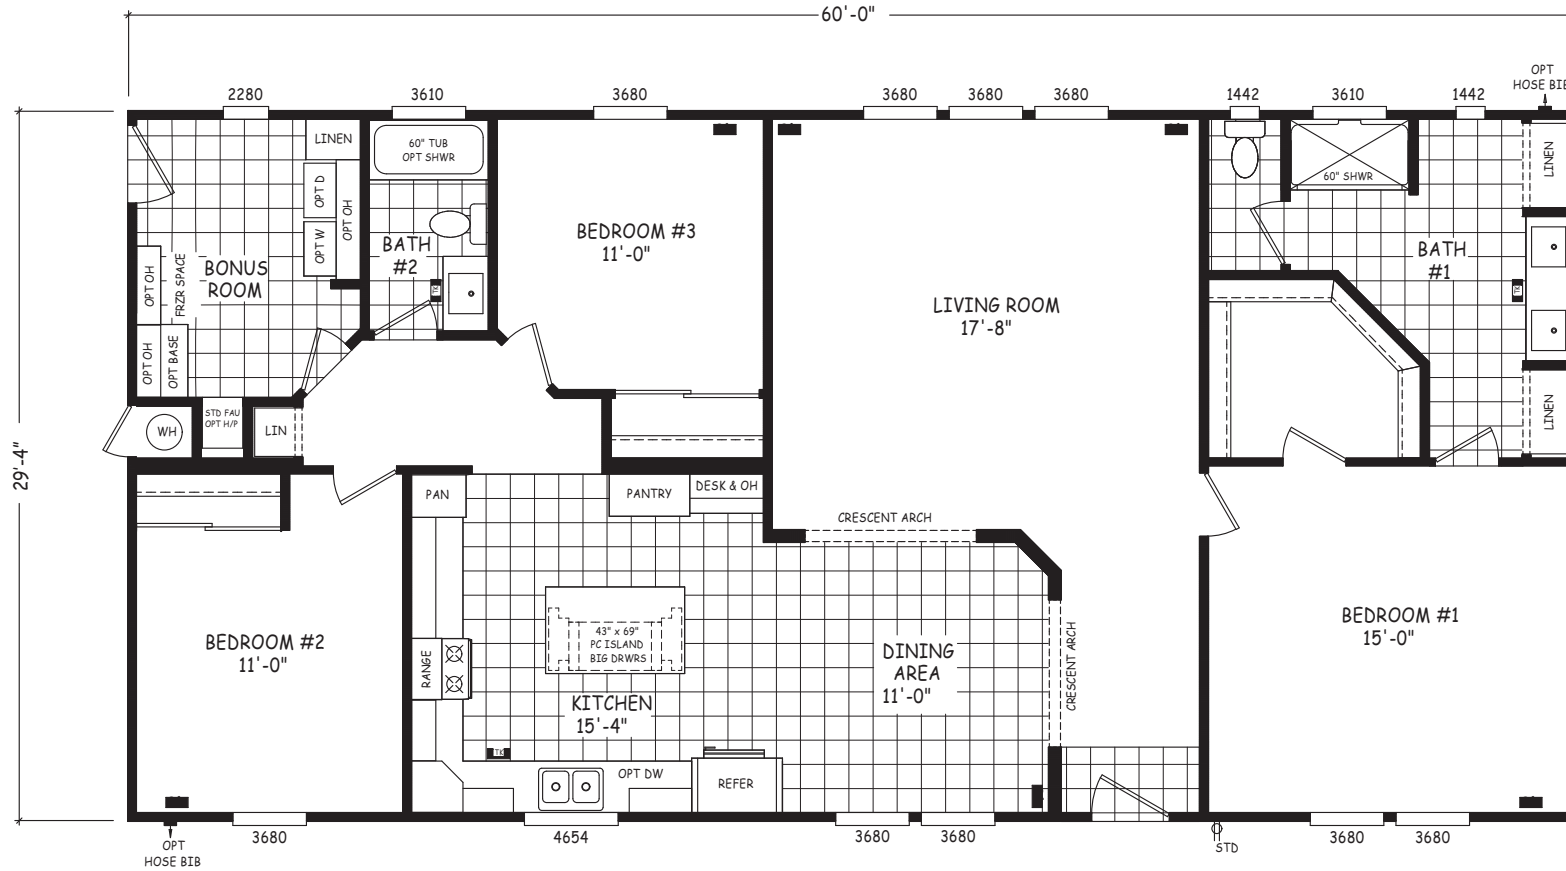

# Geralds

Pinnacle Series

1,760 SQ. FT. (Approximate) 3 Bedroom, 2 Bath

**Factory Expo**  
"Factory Direct Pricing" OUTLET CENTER

Last Updated: 8-22-22

**FACTORY EXPO OUTLET CENTER**  
5757 S. Palo Verde Rd., #202  
Tucson, AZ 85706