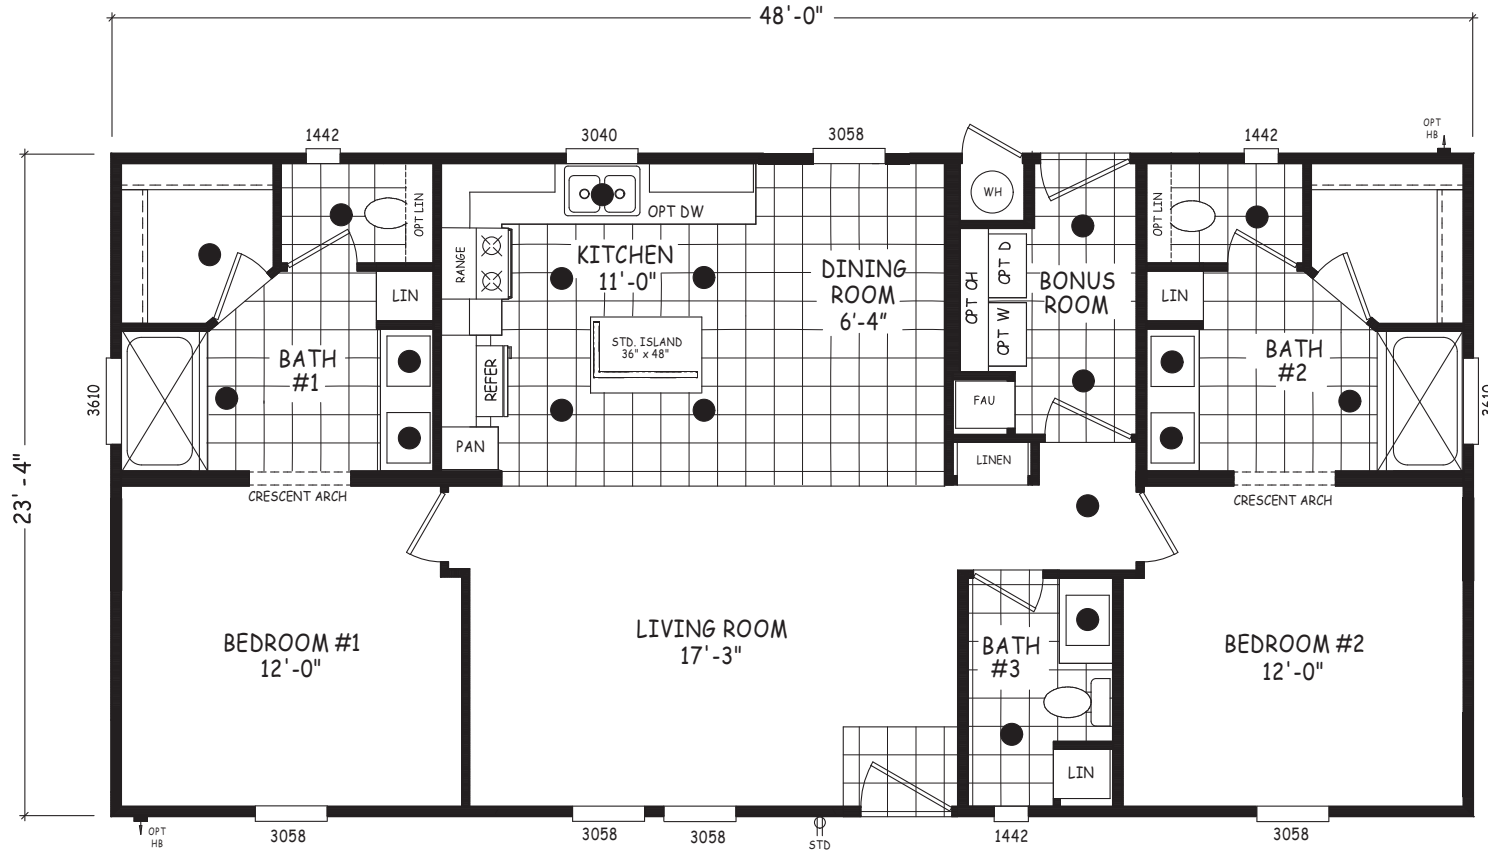

Gandy

Edge Series

1,120 SQ. FT. (Approximate) 2 Bedroom, 2.5 Bath

Last Updated: 7-24-24

FACTORY EXPO OUTLET CENTER
 5757 S. Palo Verde Rd., #202
 Tucson, AZ 85706

FactoryBuiltHomesDirect.com | 1-800-965-2781