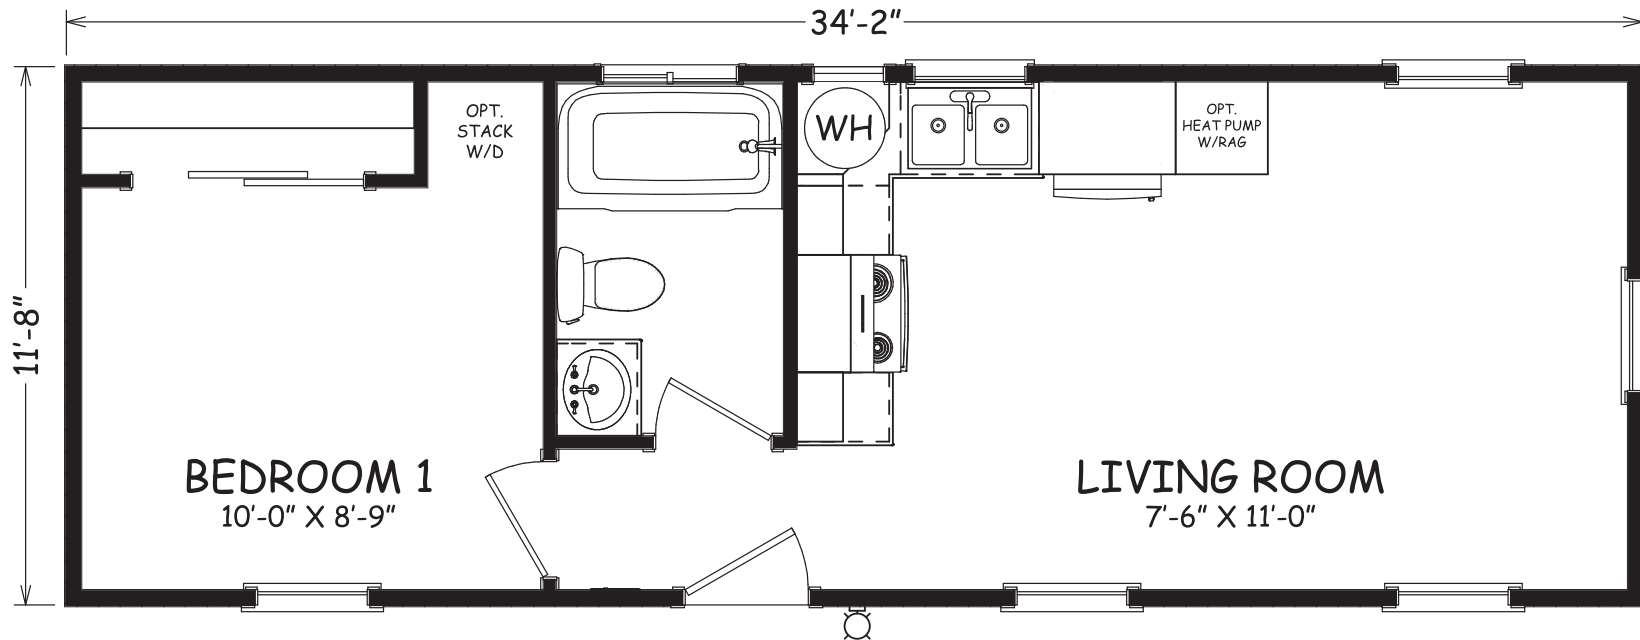

Galesburg

Casita Series

399 SQ. FT. (Approximate) 1 Bedroom, 1 Bath

Last Updated: 9-5-23

FACTORY EXPO OUTLET CENTER

5757 S. Palo Verde Rd., #202
Tucson, AZ 85706

FactoryBuiltHomesDirect.com | 1-800-965-2781