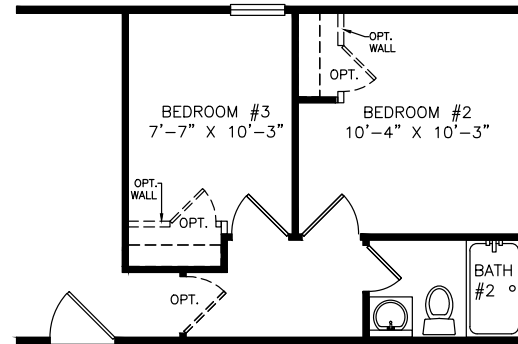

Fernbrook

Heritage Series - Single Section

942 SQ. FT. (Approximate) 3 Bedrooms, 2 Baths

Last Updated: 6-21-21

OPTIONAL

FACTORY EXPO OUTLET CENTER
5757 S. Palo Verde Rd., #202
Tucson, AZ 85706

FactoryBuiltHomesDirect.com | 1-800-965-2781