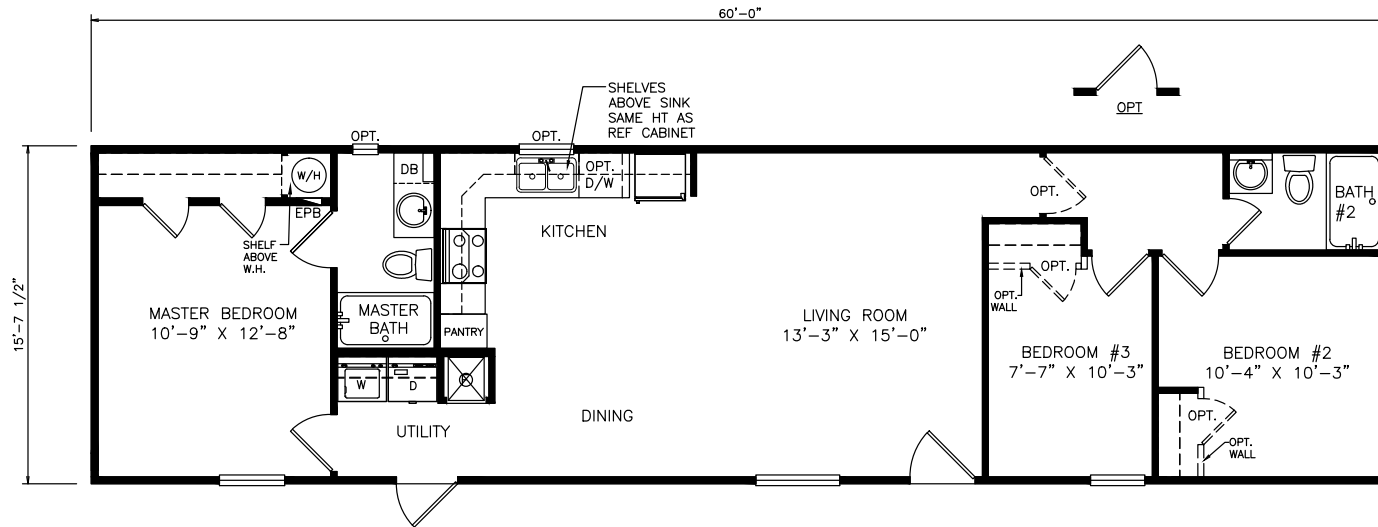

Fernbrook

Heritage Series - Single Section

942 SQ. FT. (Approximate) 3 Bedrooms, 2 Baths

Last Updated: 6-21-21

OPTIONAL

FACTORY EXPO OUTLET CENTER
5757 S. Palo Verde Rd., #202
Tucson, AZ 85706

FactoryBuiltHomesDirect.com | 1-800-965-2781