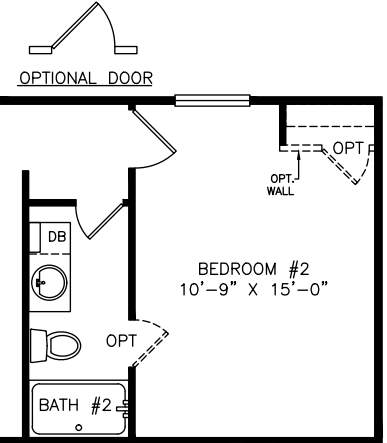

Fayette

Heritage Series - Single Section

880 SQ. FT. (Approximate) 2 Bedrooms, 2 Baths

Last Updated: 6-21-21

OPTIONAL SHOWER

OPTIONAL DOOR

FACTORY EXPO OUTLET CENTER

5757 S. Palo Verde Rd., #202
Tucson, AZ 85706