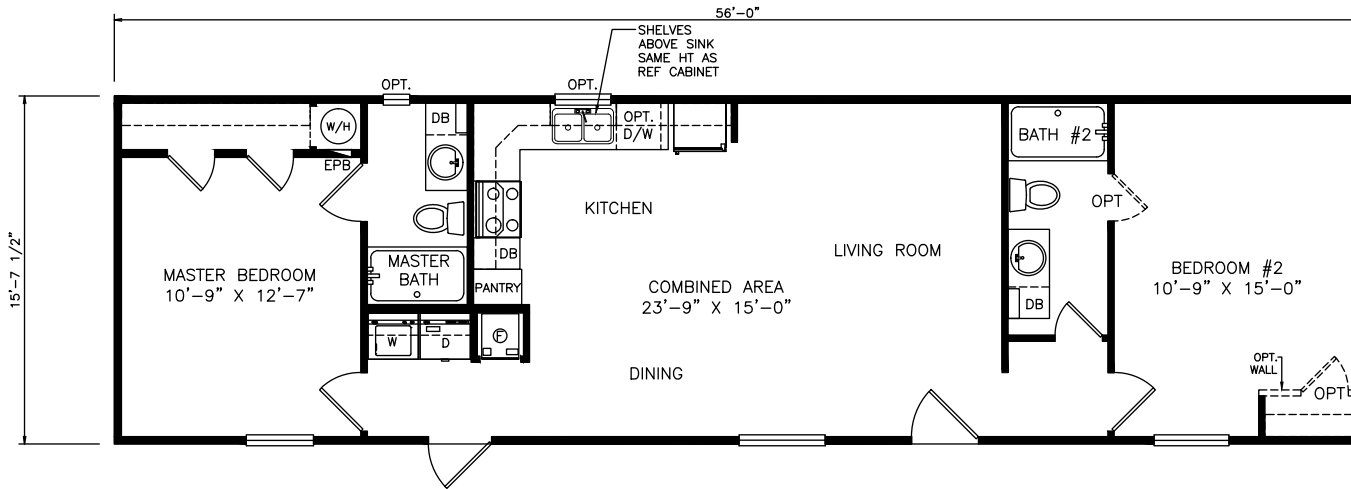

Fayette

Heritage Series - Single Section

880 SQ. FT. (Approximate) 2 Bedrooms, 2 Baths

Last Updated: 6-21-21

OPTIONAL SHOWER

OPTIONAL DOOR

FACTORY EXPO OUTLET CENTER

5757 S. Palo Verde Rd., #202
Tucson, AZ 85706