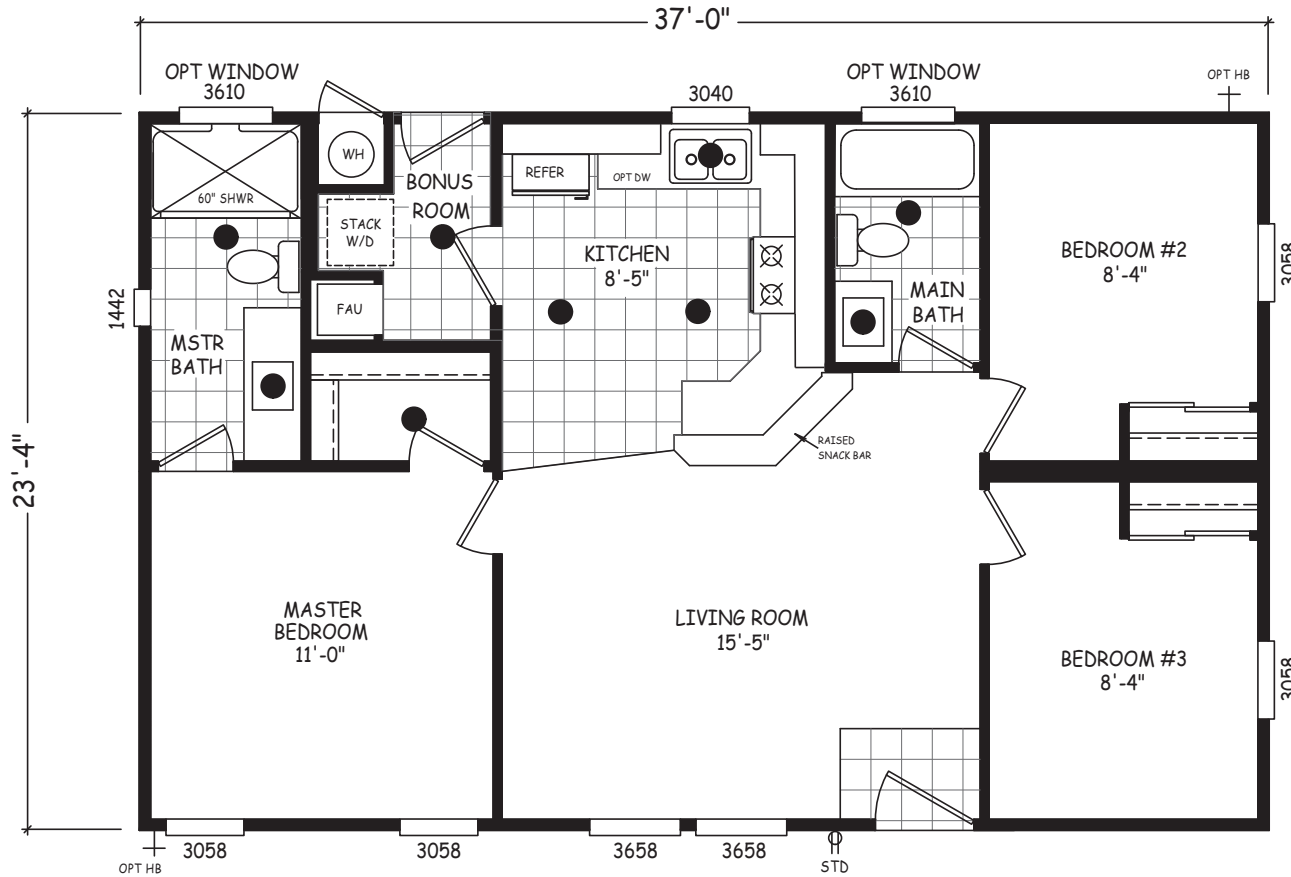

Eskdale

Edge Series

863 SQ. FT. (Approximate) 3 Bedroom, 2 Bath

Last Updated: 7-24-24

FACTORY EXPO OUTLET CENTER

5757 S. Palo Verde Rd., #202
Tucson, AZ 85706

FactoryBuiltHomesDirect.com | 1-800-965-2781

IMPORTANT: Alta Cima Corp reserves the right to modify, cancel or substitute products or features of this event at any time without prior notice or obligation. Pictures and other promotional materials are representative and may depict or contain floor plans, square footages, elevations, options, upgrades, extra design features, decorations, floor coverings, specialty light fixtures, custom paint and wall coverings, window treatments, landscaping, sound and alarm systems, furnishings, appliances, and other designer/decorator features and amenities that are not included as part of the home and/or may not be available at all locations. Home, pricing and community information is subject to change, and homes to prior sale, at any time without notice or obligation. ©2020 Alta Cima Corp. All rights reserved.