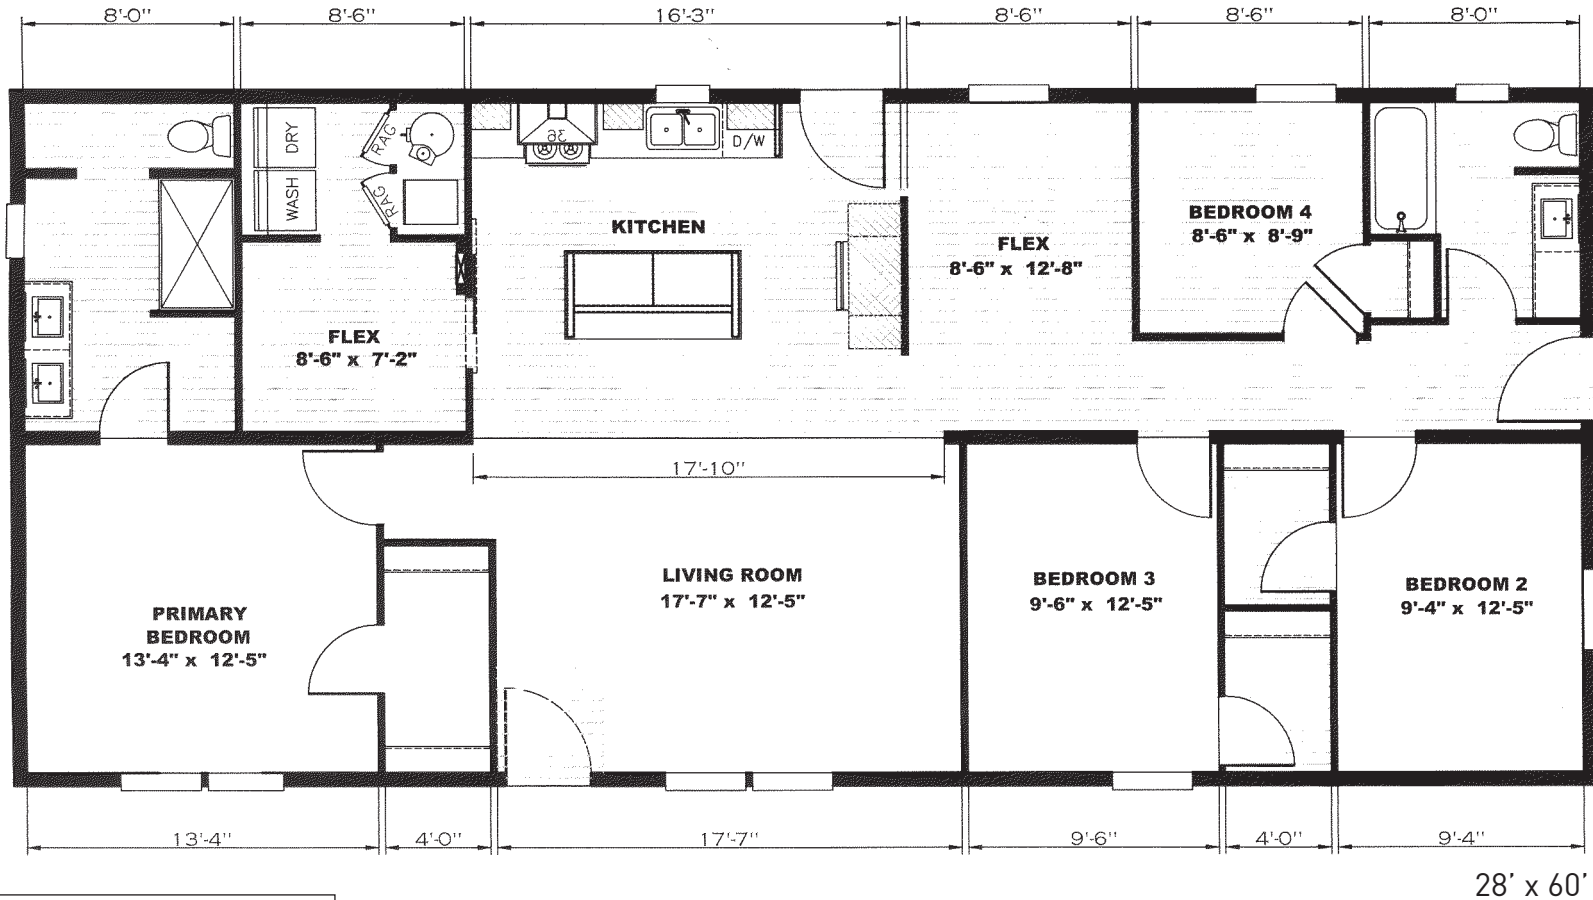

Dixie

Tempo Series - Multi Section

1,580 SQ. FT. (Approximate) 4 Bedroom, 2 Bath

Last Updated: 5-26-23

FACTORY EXPO OUTLET CENTER
 5757 S. Palo Verde Rd., #202
 Tucson, AZ 85706

FactoryBuiltHomesDirect.com | 1-800-965-2781