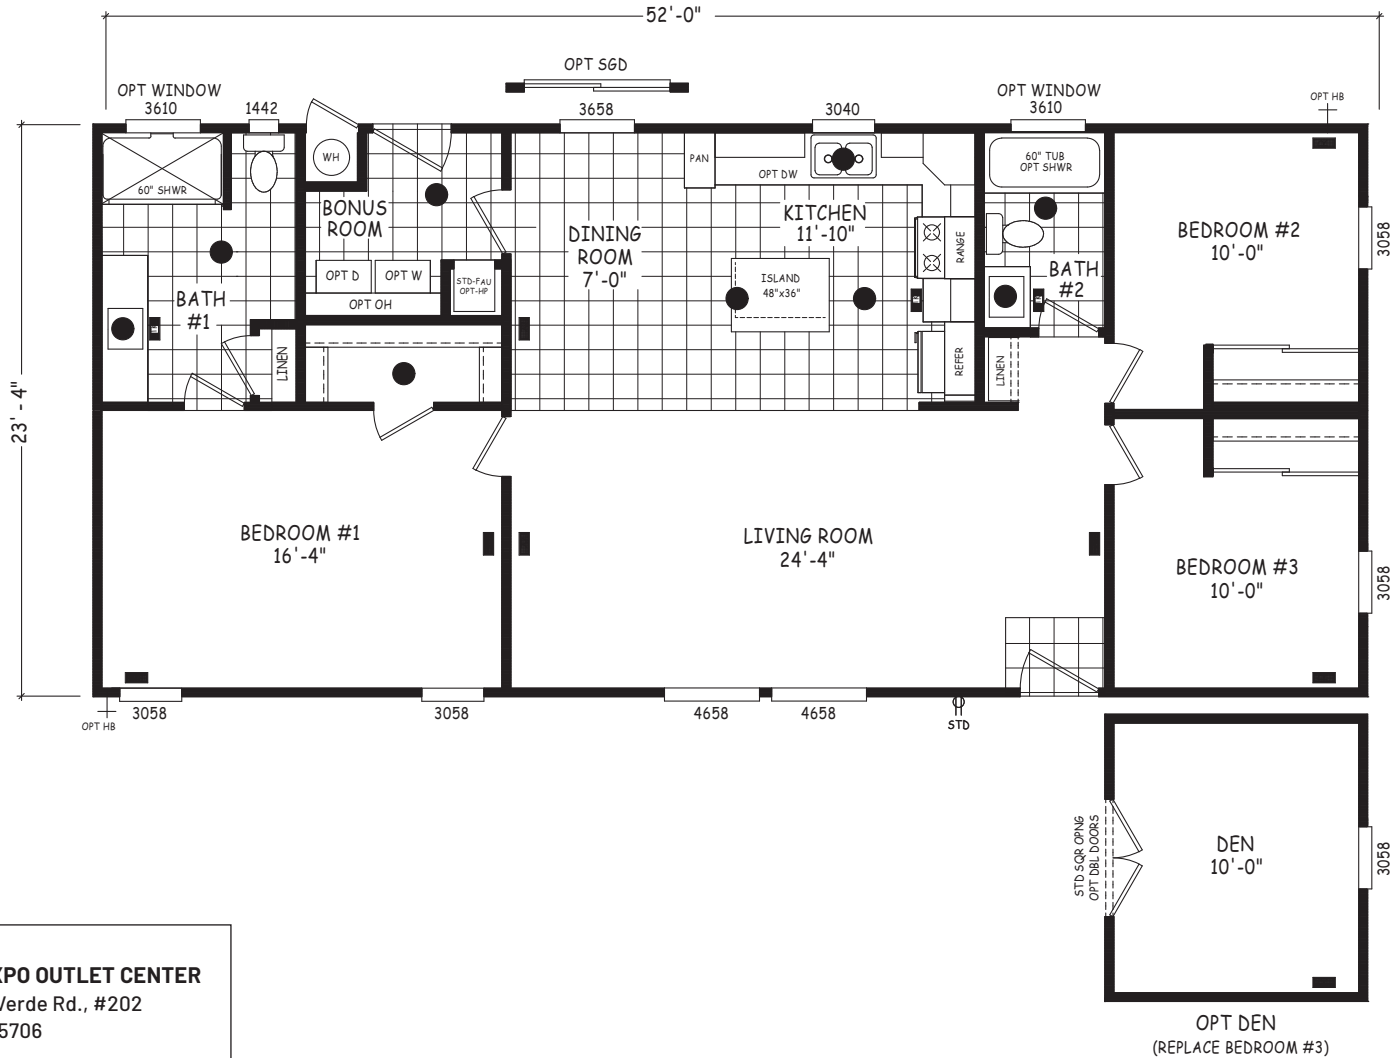

# Cobalt

Edge Series

1,214 SQ. FT. (Approximate) 3 Bedroom, 2 Bath

Last Updated: 5-21-24

**FACTORY EXPO OUTLET CENTER**  
5757 S. Palo Verde Rd., #202  
Tucson, AZ 85706

**FactoryBuiltHomesDirect.com | 1-800-965-2781**