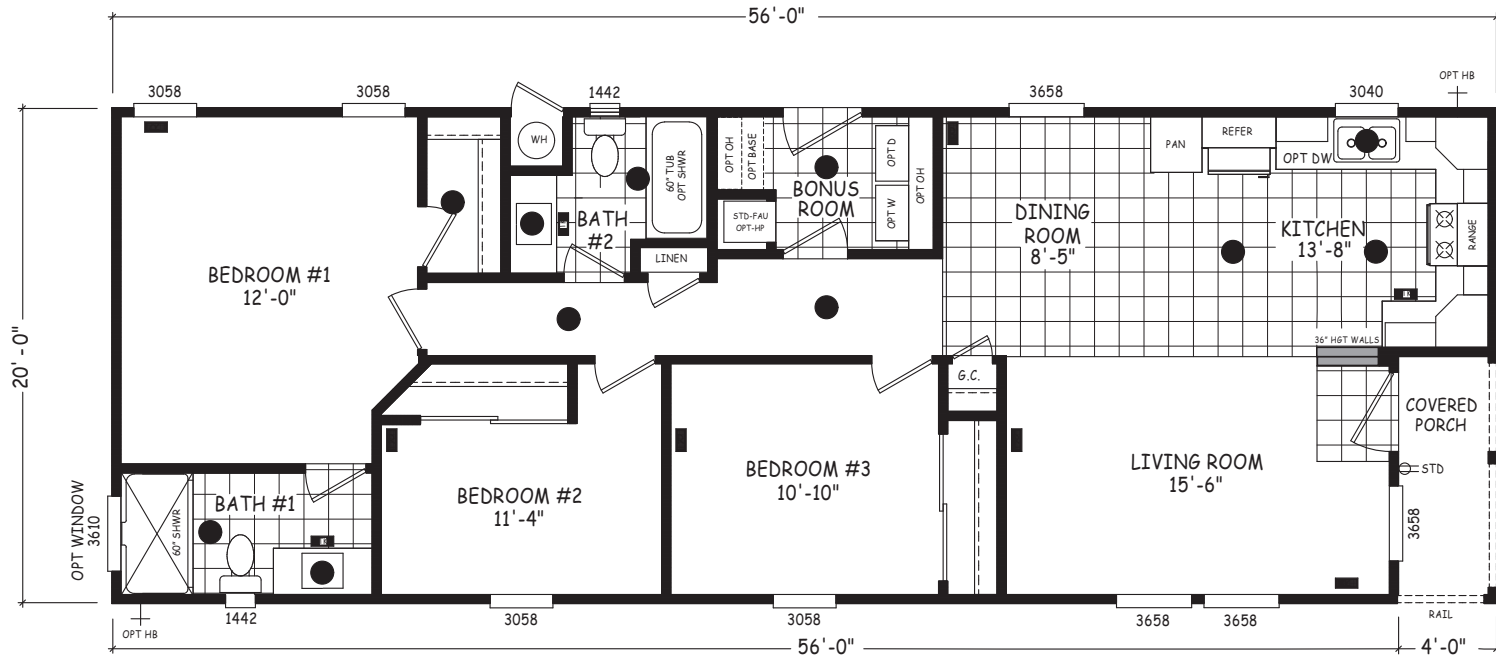

Clairidge

Edge Series

1,120 SQ. FT. (Approximate) 2 Bedroom, 2 Bath

Last Updated: 5-21-24

OPT DEN
(REPLACES BEDROOM #3)

FACTORY EXPO OUTLET CENTER
5757 S. Palo Verde Rd., #202
Tucson, AZ 85706

FactoryBuiltHomesDirect.com | 1-800-965-2781