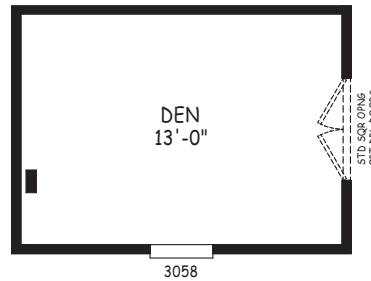

Clairidge

Edge Series

1,120 SQ. FT. (Approximate) 2 Bedroom, 2 Bath

Last Updated: 5-21-24

OPT DEN
(REPLACES BEDROOM #3)

FACTORY EXPO OUTLET CENTER
5757 S. Palo Verde Rd., #202
Tucson, AZ 85706

FactoryBuiltHomesDirect.com | 1-800-965-2781