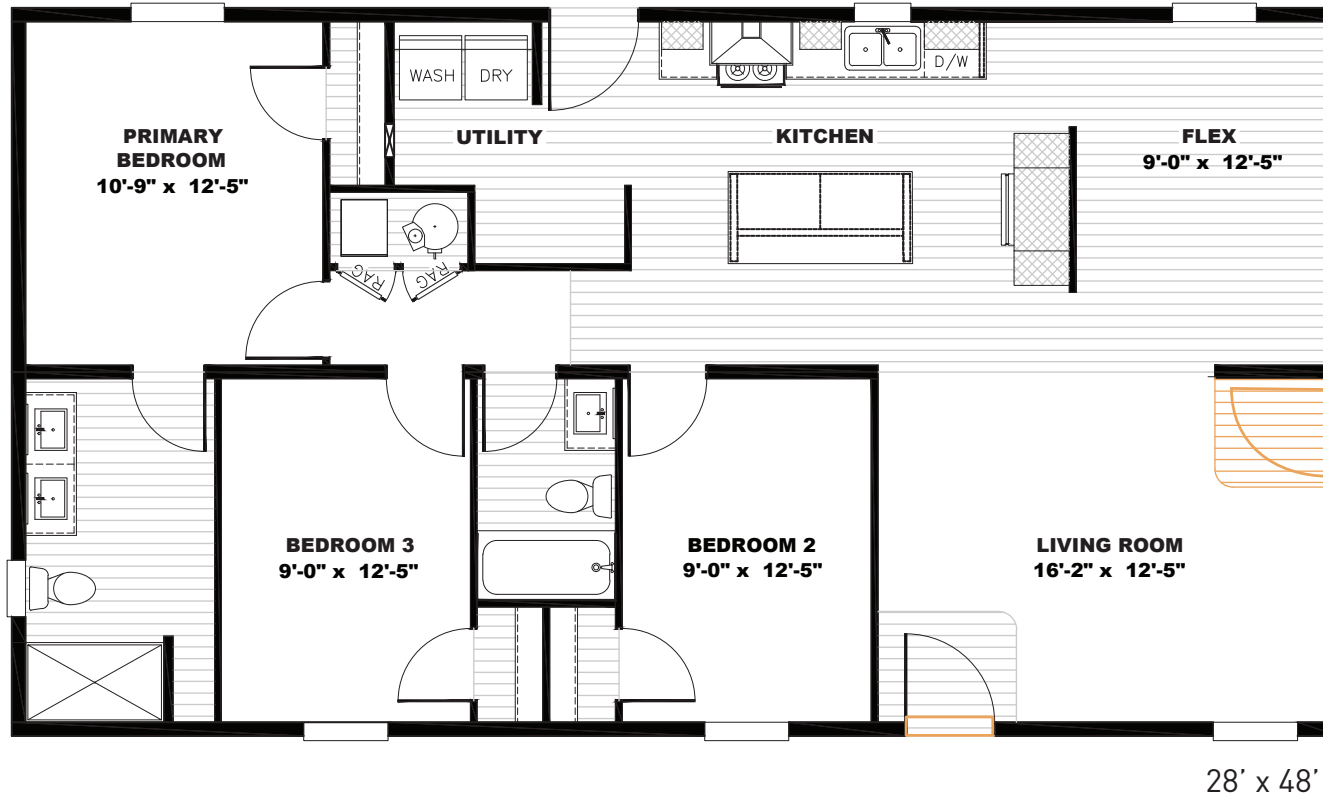

Bloomington

Tempo Series - Multi Section

1,263 SQ. FT. (Approximate) 3 Bedroom, 2 Bath

Last Updated: 5-22-23

 Alternate Door Location Available

FACTORY EXPO OUTLET CENTER
5757 S. Palo Verde Rd., #202
Tucson, AZ 85706