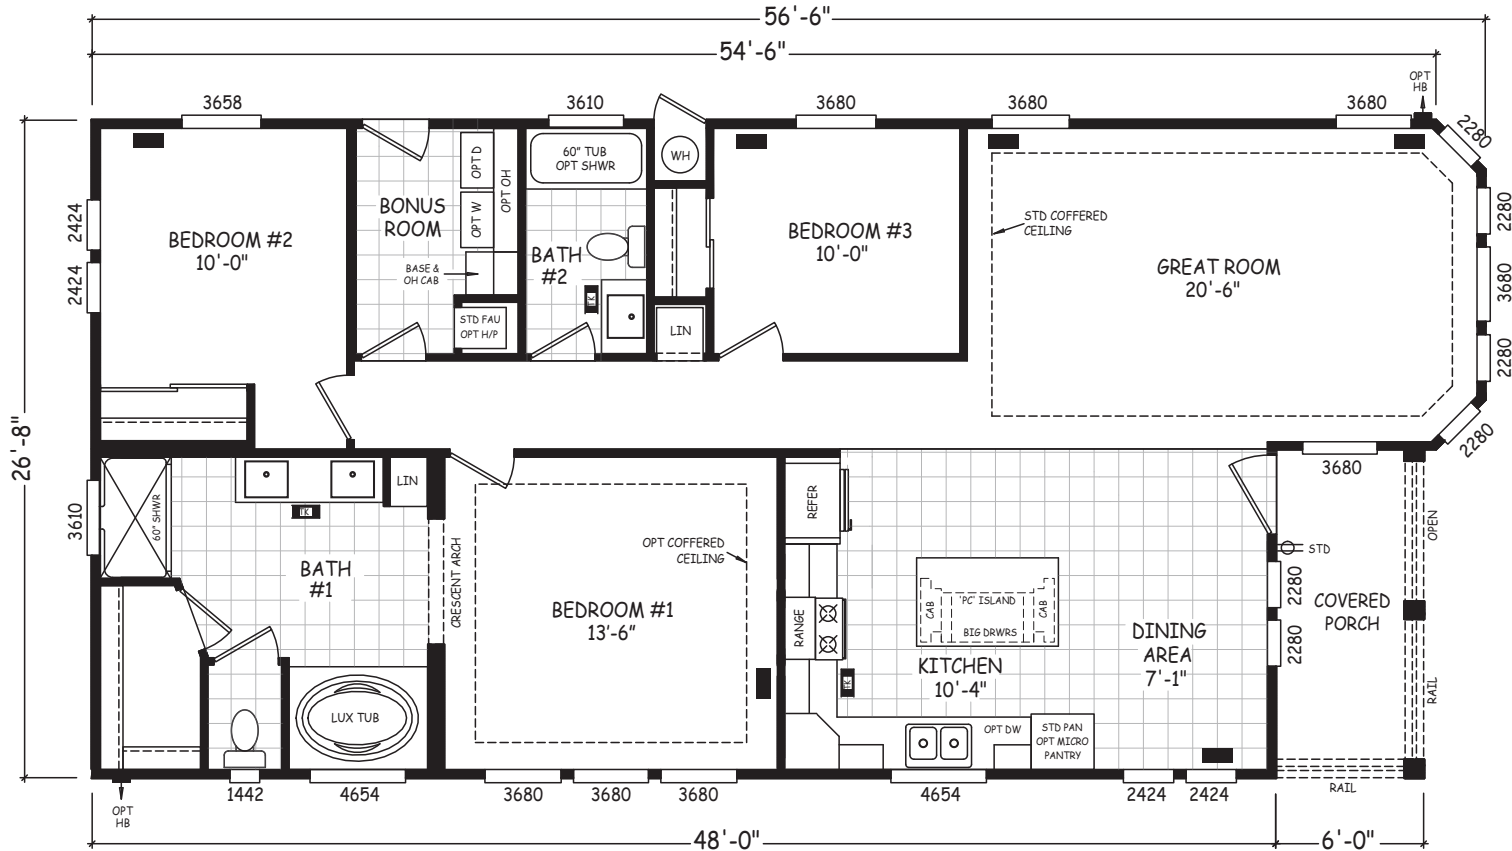

Barbarita

Pacifica Series

1,470 SQ. FT. (Approximate) 3 Bedroom, 2 Bath

Last Updated: 8-22-22

FACTORY EXPO OUTLET CENTER

5757 S. Palo Verde Rd., #202
Tucson, AZ 85706

FactoryBuiltHomesDirect.com | 1-800-965-2781