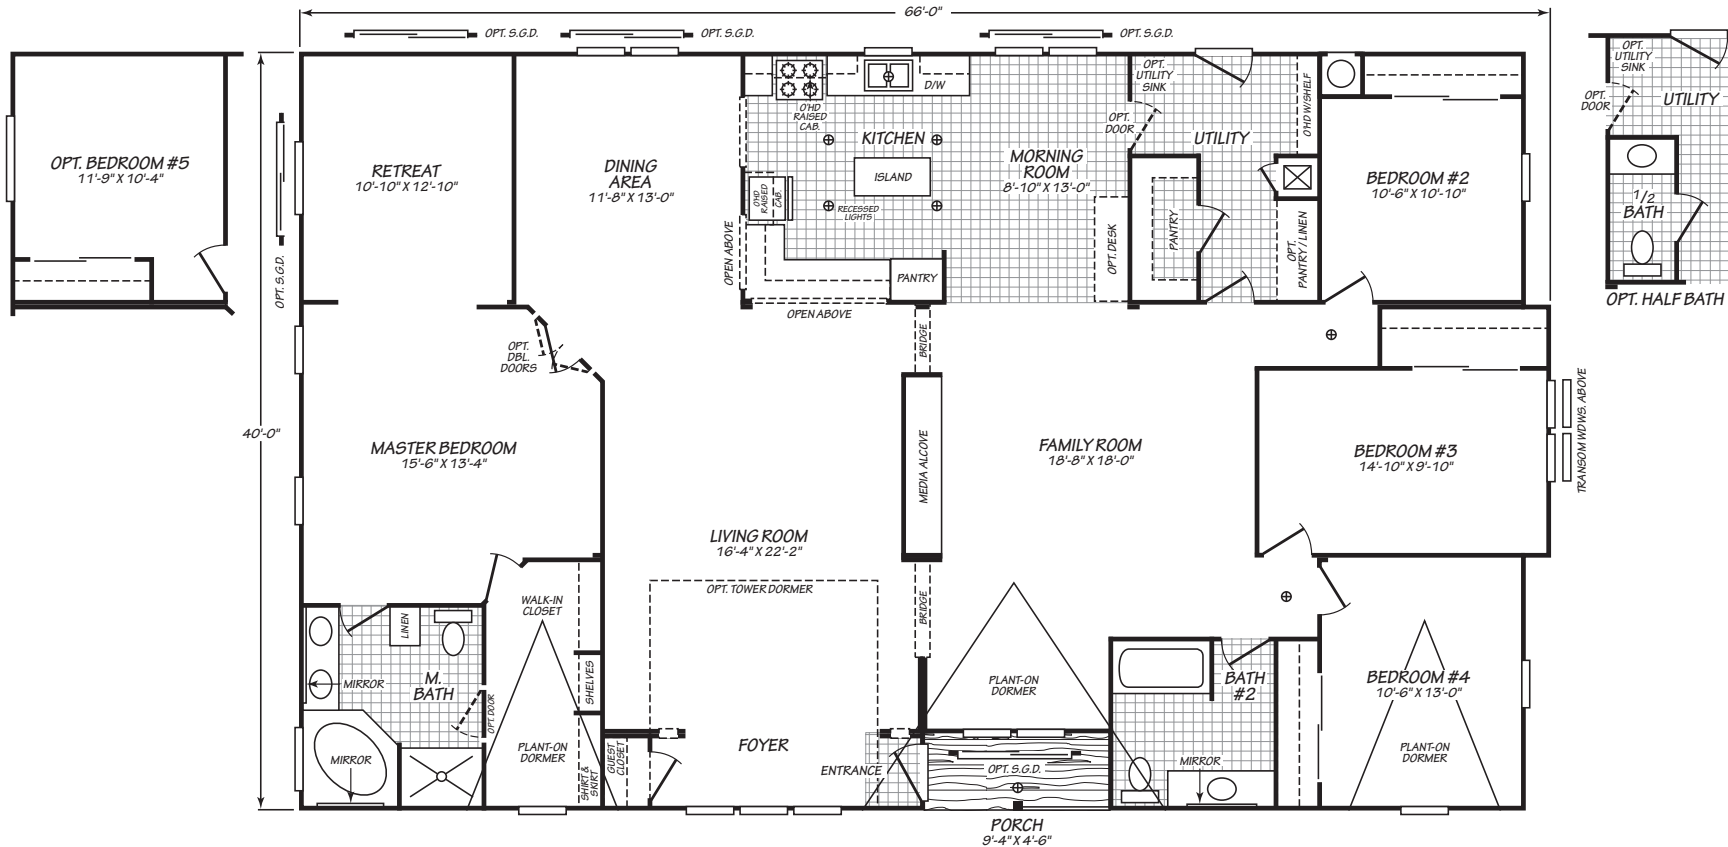

# Arsdale

Vogue II Series

2,543 SQ. FT. (Approximate) 4 Bedroom, 2 Bath

Last Updated: 10-30-23