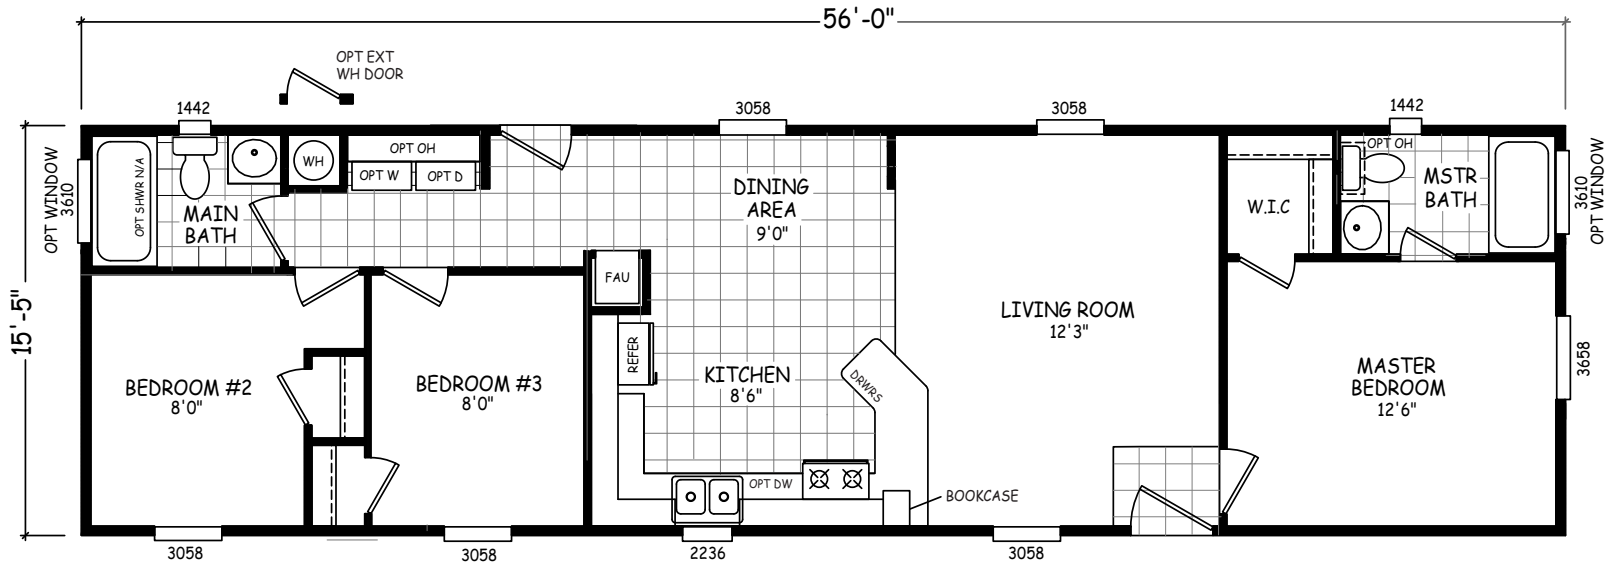

Amboy

Landmark Series

3 Bedroom, 2 Bath
Approx. 863 Sq. Ft.

Last Updated: 8-25-20

I authorize Factory Expo Outlet Center to build my house, per this plan.

X _____

Customer Signature/Date

Important: Due to our policy of continual improvement, all information in our brochures may vary from actual home. The right is reserved to make changes at any time, without notice or obligation, in colors, materials, specifications, processes, and models. All dimensions and square footage calculations are nominal and approximate figures. Please check with your local sales associate for specific and current information.