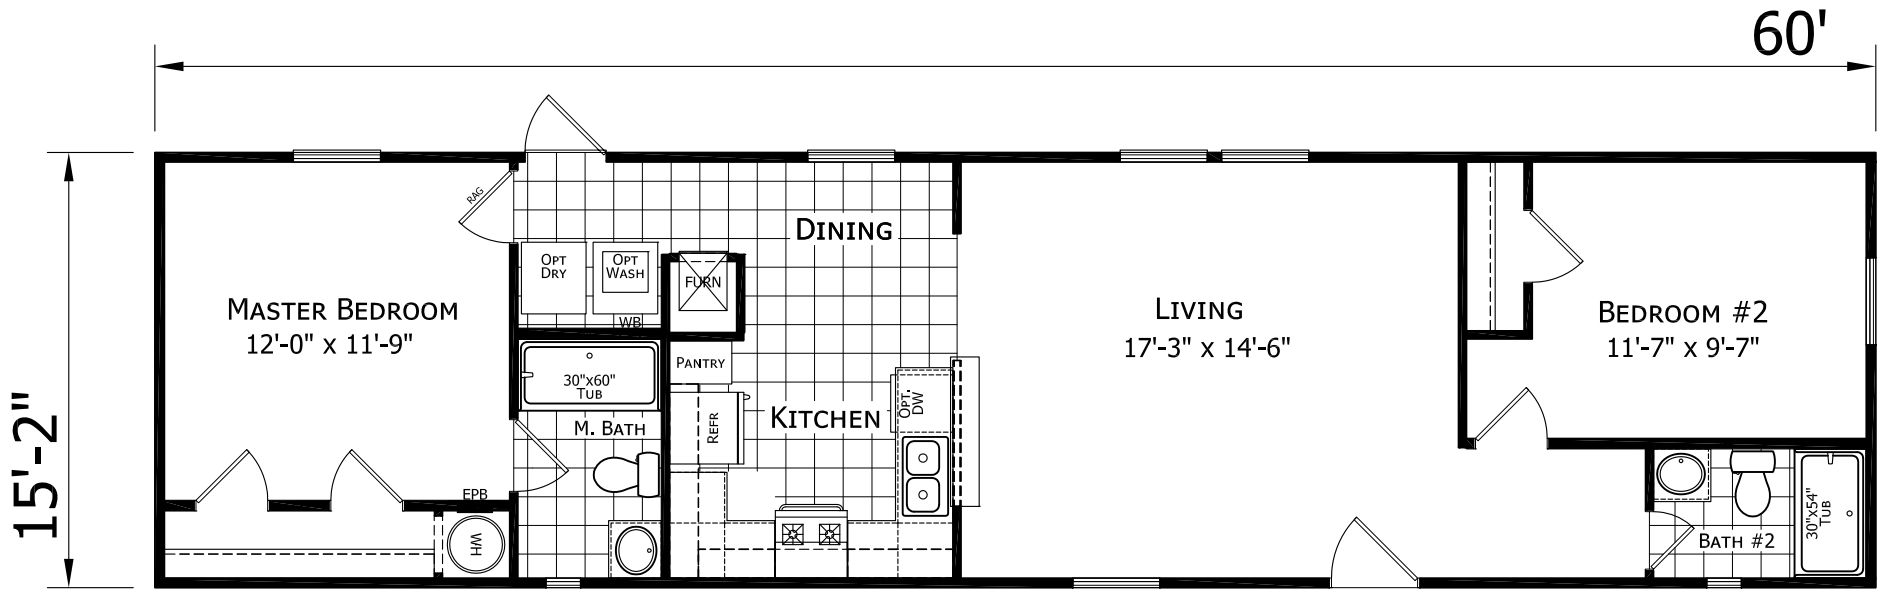

Worden

Dutch Elite Series

910 SQ. FT. (Approximate) 2 Bedroom, 2 Bath

Last Updated: 12-9-24

FACTORY SELECT HOMES

1480 Northside Drive
Statesville, NC 28625

FactorySelectHomeCenter.com | 1-800-965-6842

IMPORTANT: Alta Cima Corp reserves the right to modify, cancel or substitute products or features of this event at any time without prior notice or obligation. Pictures and other promotional materials are representative and may depict or contain floor plans, square footages, elevations, options, upgrades, extra design features, decorations, floor coverings, specialty light fixtures, custom paint and wall coverings, window treatments, landscaping, sound and alarm systems, furnishings, appliances, and other designer/decorator features and amenities that are not included as part of the home and/or may not be available at all locations. Home, pricing and community information is subject to change, and homes to prior sale, at any time without notice or obligation. ©2020 Alta Cima Corp. All rights reserved.