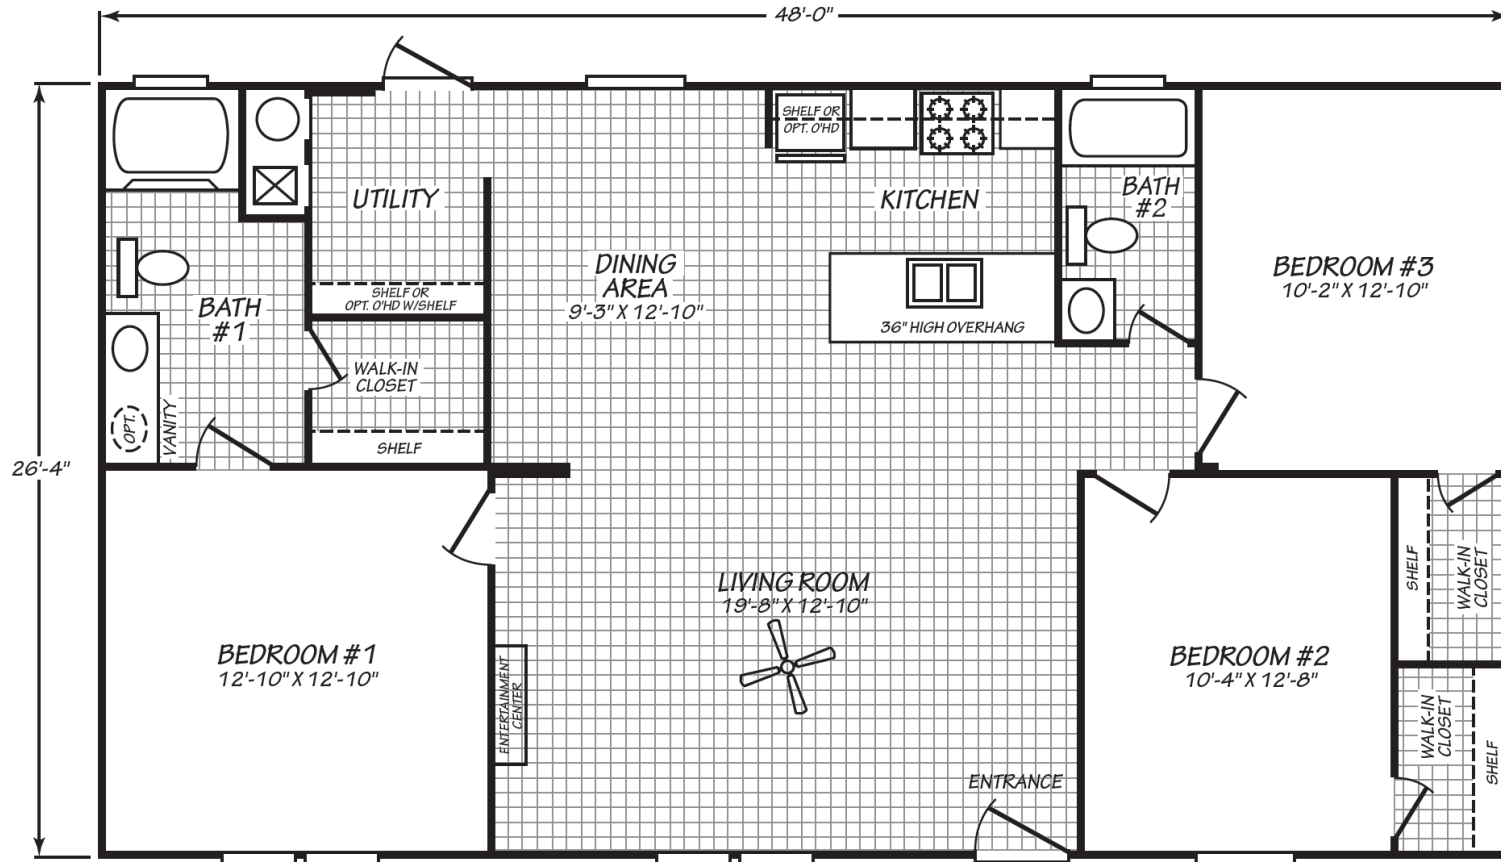

Windrush

Blue Ridge Series

1,263 SQ. FT. (Approximate) 3 Bedroom, 2 Bath

Last Updated: 6-16-23

FACTORY SELECT HOMES
1480 Northside Drive
Statesville, NC 28625

FactorySelectHomeCenter.com | 1-800-965-6842

IMPORTANT: Alta Cima Corp reserves the right to modify, cancel or substitute products or features of this event at any time without prior notice or obligation. Pictures and other promotional materials are representative and may depict or contain floor plans, square footages, elevations, options, upgrades, extra design features, decorations, floor coverings, specialty light fixtures, custom paint and wall coverings, window treatments, landscaping, sound and alarm systems, furnishings, appliances, and other designer/decorator features and amenities that are not included as part of the home and/or may not be available at all locations. Home, pricing and community information is subject to change, and homes to prior sale, at any time without notice or obligation. ©2020 Alta Cima Corp. All rights reserved.