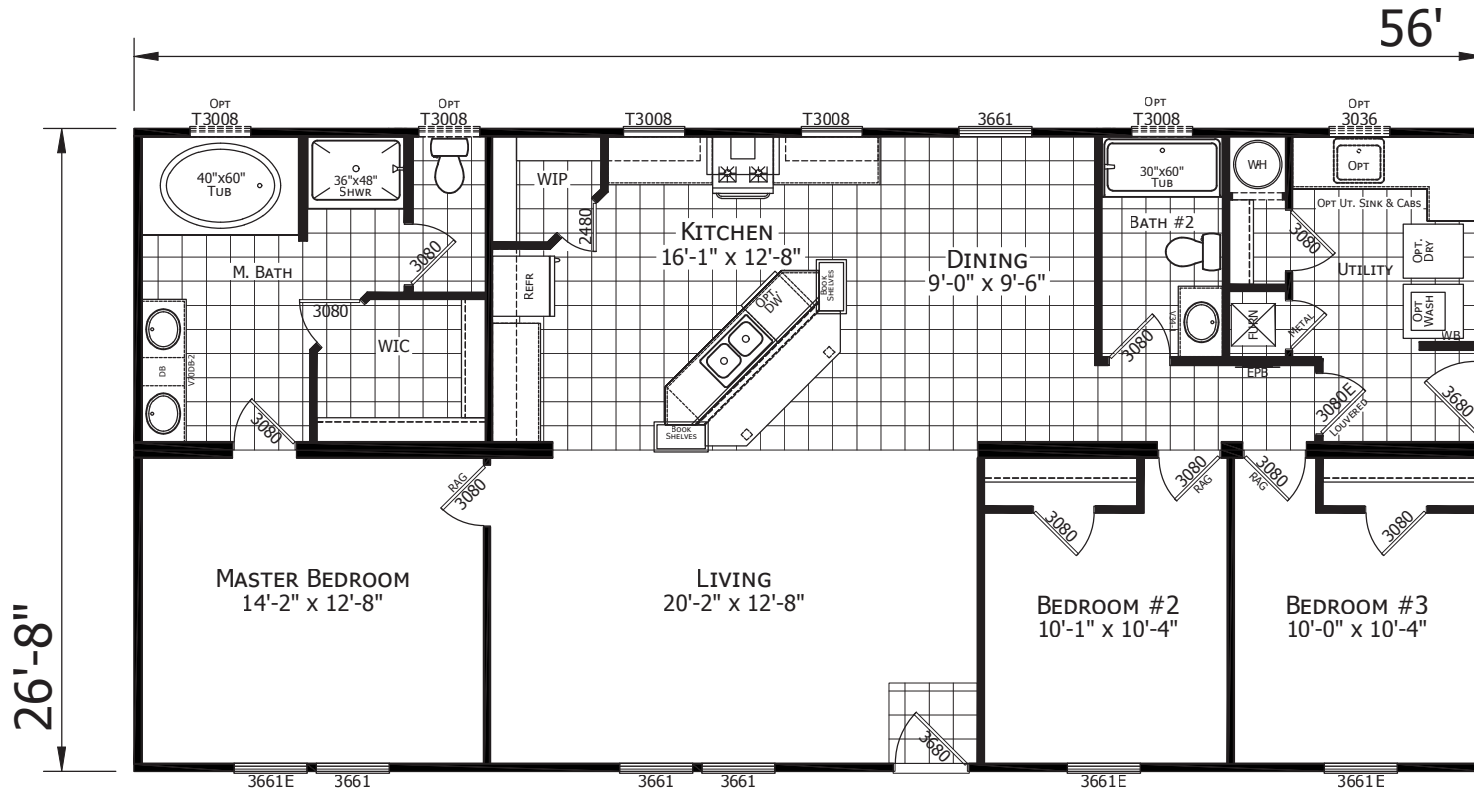

# Williford

Dutch Elite Series

1,493 SQ. FT. (Approximate) 3 Bedroom, 2 Bath

Last Updated: 12-9-24

**FACTORY SELECT HOMES**

1480 Northside Drive  
Statesville, NC 28625

**FactorySelectHomeCenter.com | 1-800-965-6842**