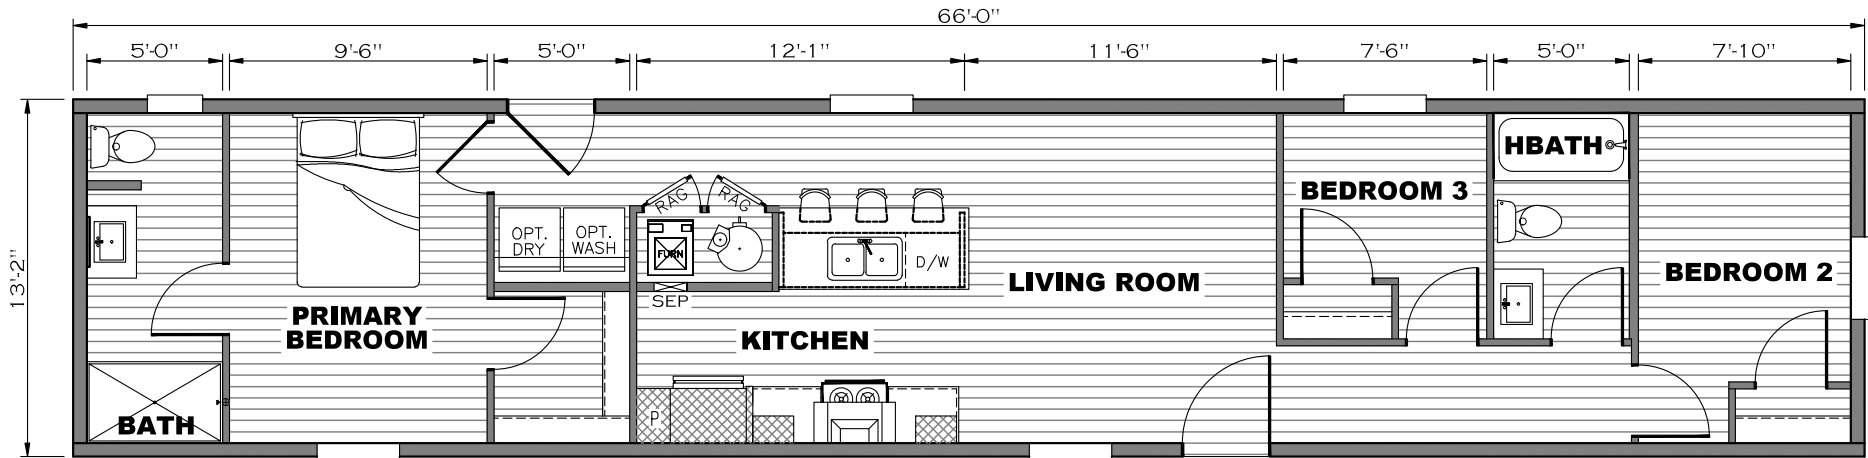

Walden

Epic Journey Series

902 SQ. FT. (Approximate) 3 Bedroom, 2 Bath

Last Updated: 8-11-23

FACTORY SELECT HOMES
 1480 Northside Drive
 Statesville, NC 28625

FactorySelectHomeCenter.com | 1-800-965-6842

IMPORTANT: Alta Cima Corp reserves the right to modify, cancel or substitute products or features of this event at any time without prior notice or obligation. Pictures and other promotional materials are representative and may depict or contain floor plans, square footages, elevations, options, upgrades, extra design features, decorations, floor coverings, specialty light fixtures, custom paint and wall coverings, window treatments, landscaping, sound and alarm systems, furnishings, appliances, and other designer/decorator features and amenities that are not included as part of the home and/or may not be available at all locations. Home, pricing and community information is subject to change, and homes to prior sale, at any time without notice or obligation. ©2020 Alta Cima Corp. All rights reserved.