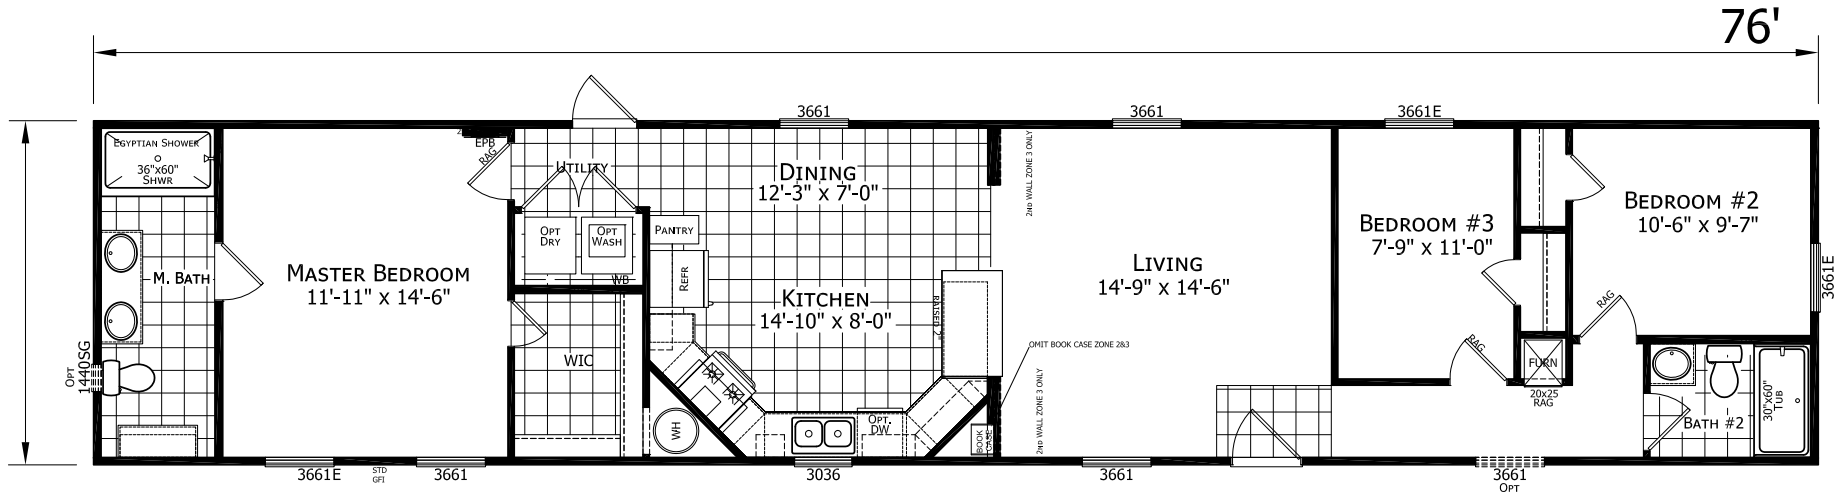

Unionville

Dutch Elite Series

1,153 SQ. FT. (Approximate) 3 Bedroom, 2 Bath

Last Updated: 12-9-24

OPT GLAMOUR BATH

OPT 2 BEDROOM

FACTORY SELECT HOMES
1480 Northside Drive
Statesville, NC 28625

FactorySelectHomeCenter.com | 1-800-965-6842