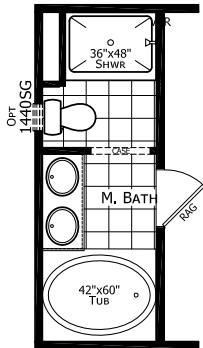

Unionville

Dutch Elite Series

1,153 SQ. FT. (Approximate) 3 Bedroom, 2 Bath

Last Updated: 12-9-24

OPT GLAMOUR BATH

OPT 2 BEDROOM

FACTORY SELECT HOMES
1480 Northside Drive
Statesville, NC 28625

FactorySelectHomeCenter.com | 1-800-965-6842