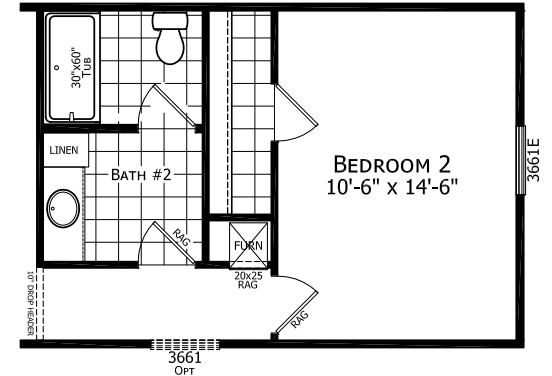

Unionville

Dutch Elite Series

1,153 SQ. FT. (Approximate) 3 Bedroom, 2 Bath

Last Updated: 12-9-24

OPT GLAMOUR BATH

OPT 2 BEDROOM

FACTORY SELECT HOMES
1480 Northside Drive
Statesville, NC 28625

FactorySelectHomeCenter.com | 1-800-965-6842