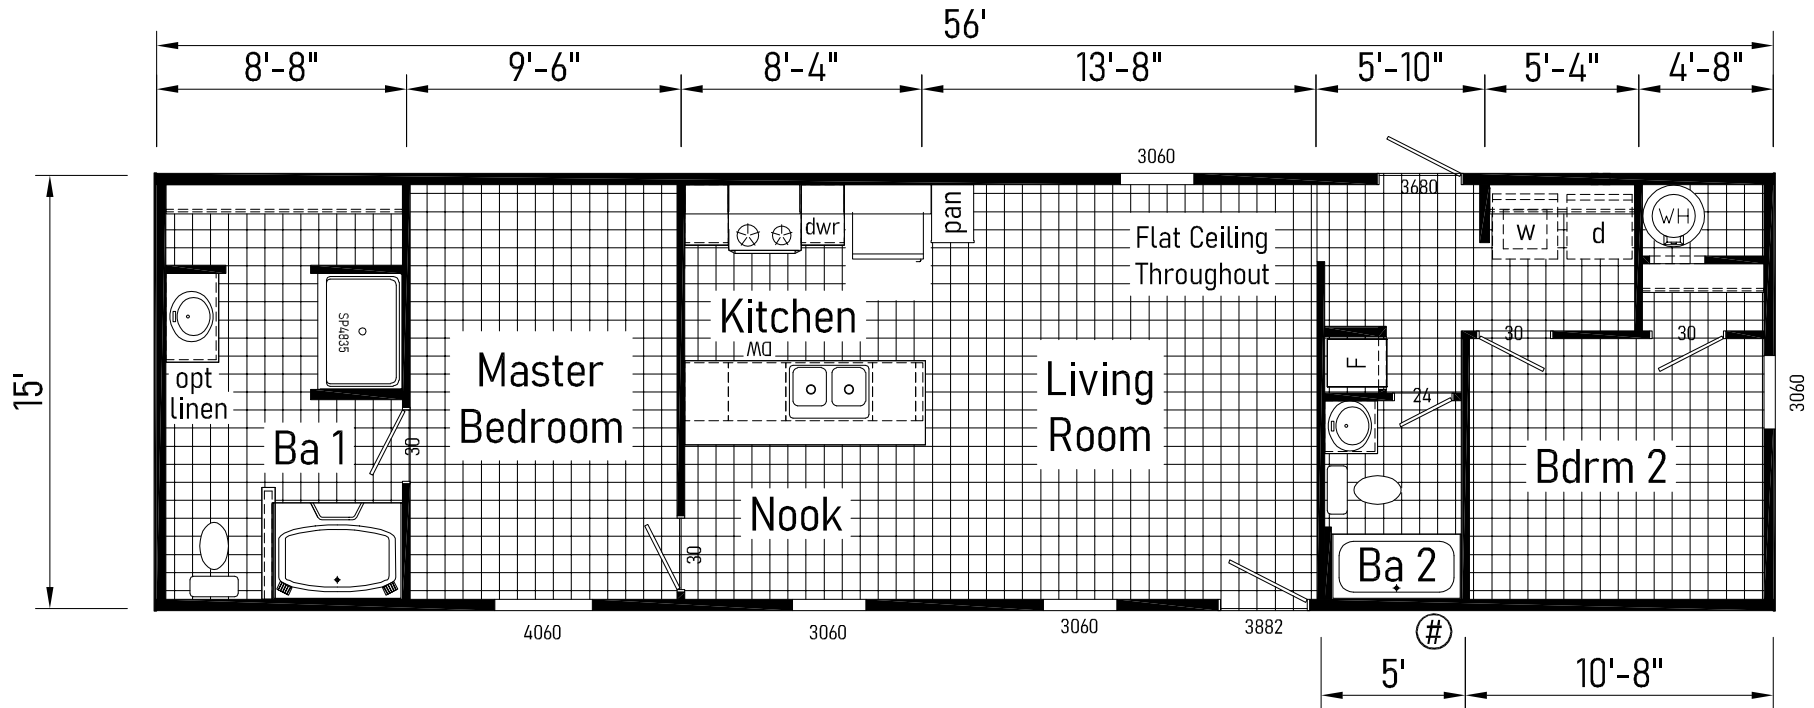

Tiller

Phoenix Series

840 SQ. FT. (Approximate) 2 Bedroom, 2 Bath

Last Updated: 2-28-24

FACTORY SELECT HOMES

1480 Northside Drive
Statesville, NC 28625

FactorySelectHomeCenter.com | 1-800-965-6842

IMPORTANT: Alta Cima Corp reserves the right to modify, cancel or substitute products or features of this event at any time without prior notice or obligation. Pictures and other promotional materials are representative and may depict or contain floor plans, square footages, elevations, options, upgrades, extra design features, decorations, floor coverings, specialty light fixtures, custom paint and wall coverings, window treatments, landscaping, sound and alarm systems, furnishings, appliances, and other designer/decorator features and amenities that are not included as part of the home and/or may not be available at all locations. Home, pricing and community information is subject to change, and homes to prior sale, at any time without notice or obligation. ©2020 Alta Cima Corp. All rights reserved.