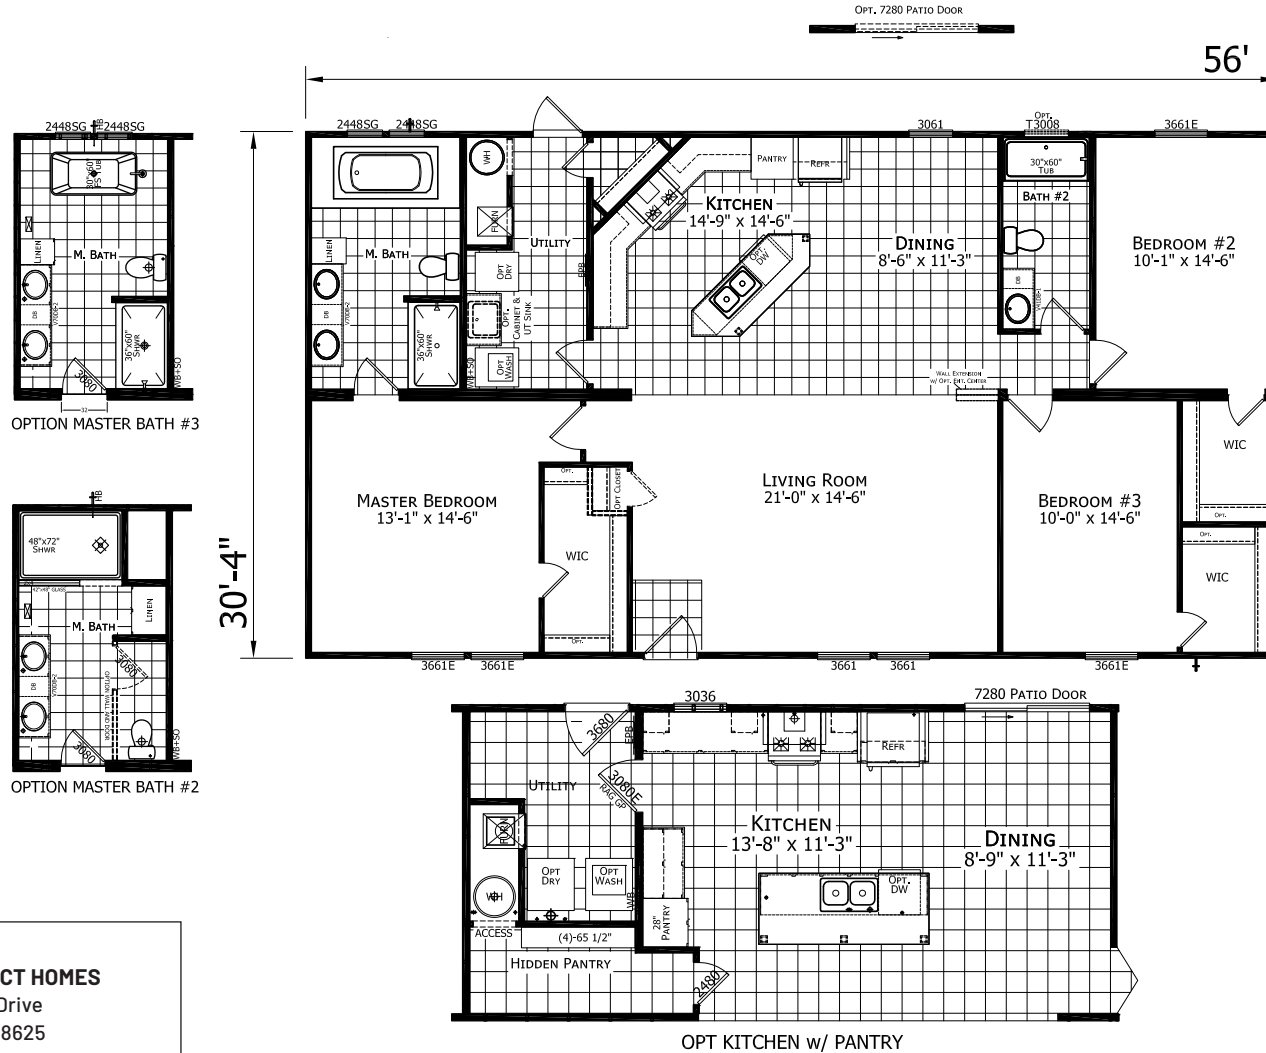

Swinton

Dutch Elite Series

1,699 SQ. FT. (Approximate) 3 Bedroom, 2 Bath

Last Updated: 12-9-24

FACTORY SELECT HOMES

1480 Northside Drive
Statesville, NC 28625

FactorySelectHomeCenter.com | 1-800-965-6842

IMPORTANT: Alta Cima Corp reserves the right to modify, cancel or substitute products or features of this event at any time without prior notice or obligation. Pictures and other promotional materials are representative and may depict or contain floor plans, square footages, elevations, options, upgrades, extra design features, decorations, floor coverings, specialty light fixtures, custom paint and wall coverings, window treatments, landscaping, sound and alarm systems, furnishings, appliances, and other designer/decorator features and amenities that are not included as part of the home and/or may not be available at all locations. Home, pricing and community information is subject to change, and homes to prior sale, at any time without notice or obligation. ©2020 Alta Cima Corp. All rights reserved.