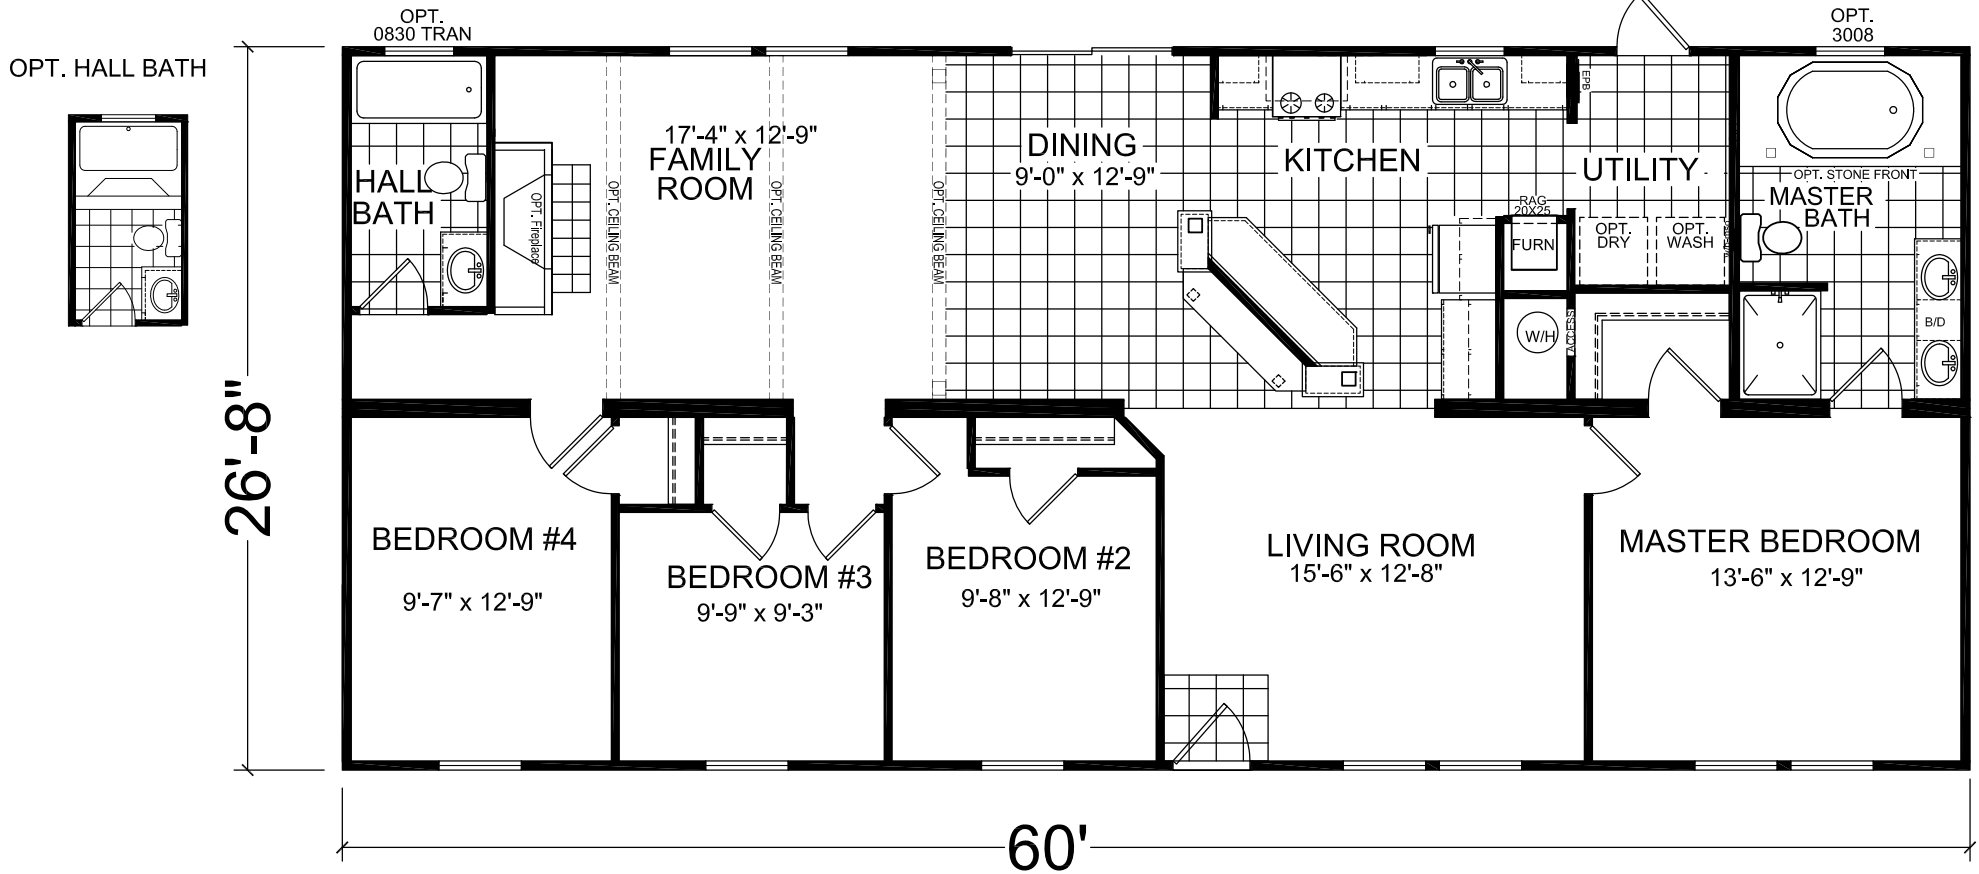

## FactorySelectHomes

4 Bedrooms, 2 Baths  
Approx. 1,600 Sq. Ft.

Last Updated: 2-14-19

I authorize Factory Expo Homes to build my house, per this plan.

X \_\_\_\_\_  
Customer Signature/Date

1-800-965-6842 [www.FactorySelectHomeCenter.com](http://www.FactorySelectHomeCenter.com) 1-800-965-6842 [www.FactorySelectHomeCenter.com](http://www.FactorySelectHomeCenter.com)