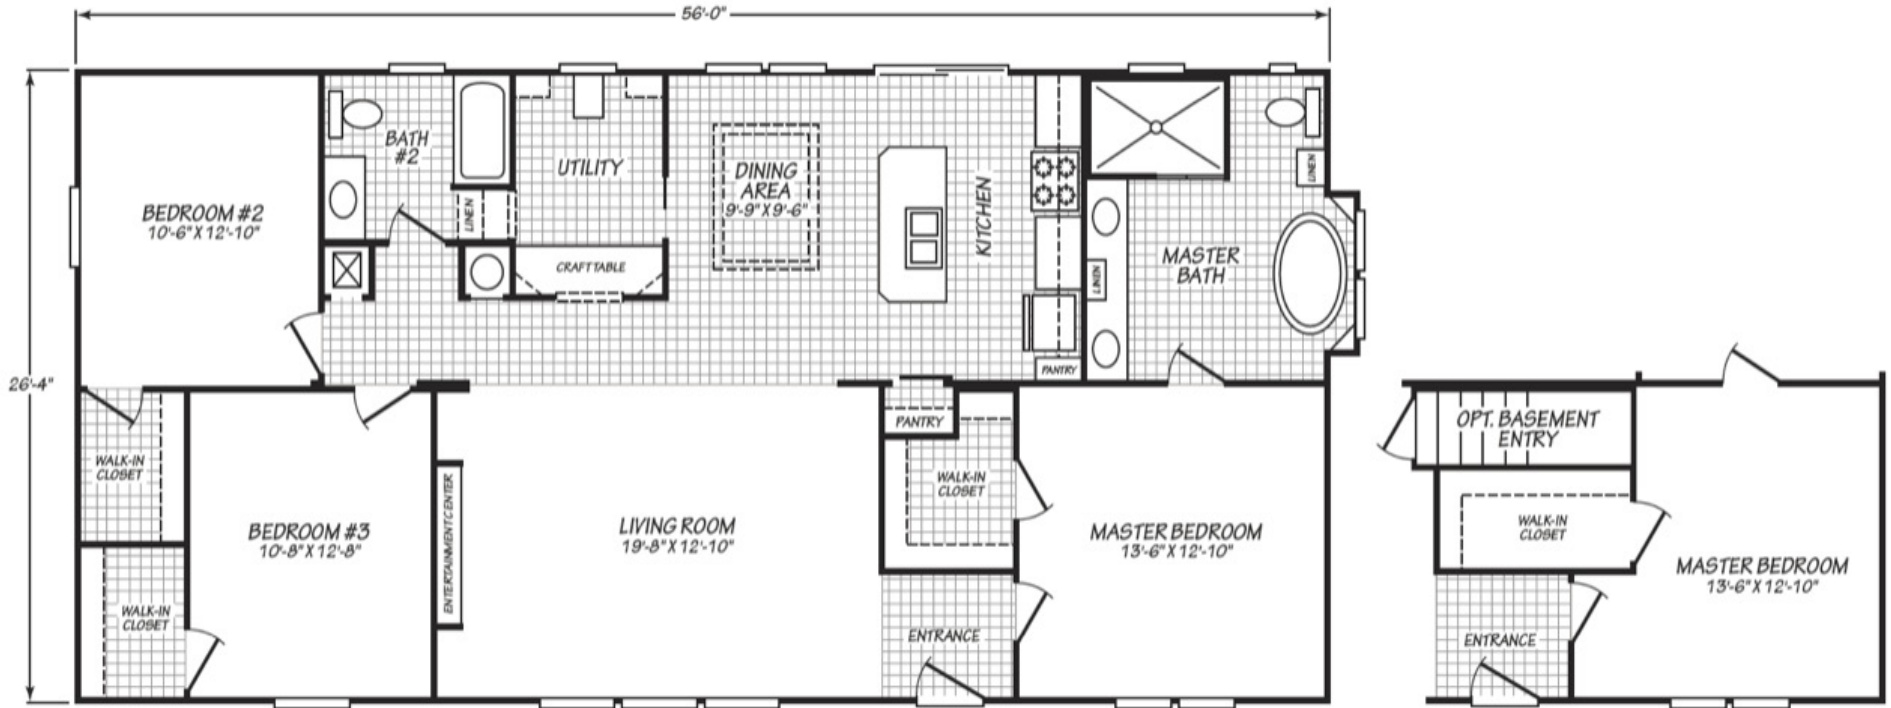

# Spring Valley

Blue Ridge Multi-Wide Series

1,480 SQ. FT. (Approximate) 3 Bedroom, 2 Bath

Last Updated: 10-14-2020

**FACTORY SELECT HOMES**  
1480 Northside Drive  
Statesville, NC 28625

**FactorySelectHomeCenter.com | 1-800-965-6842**