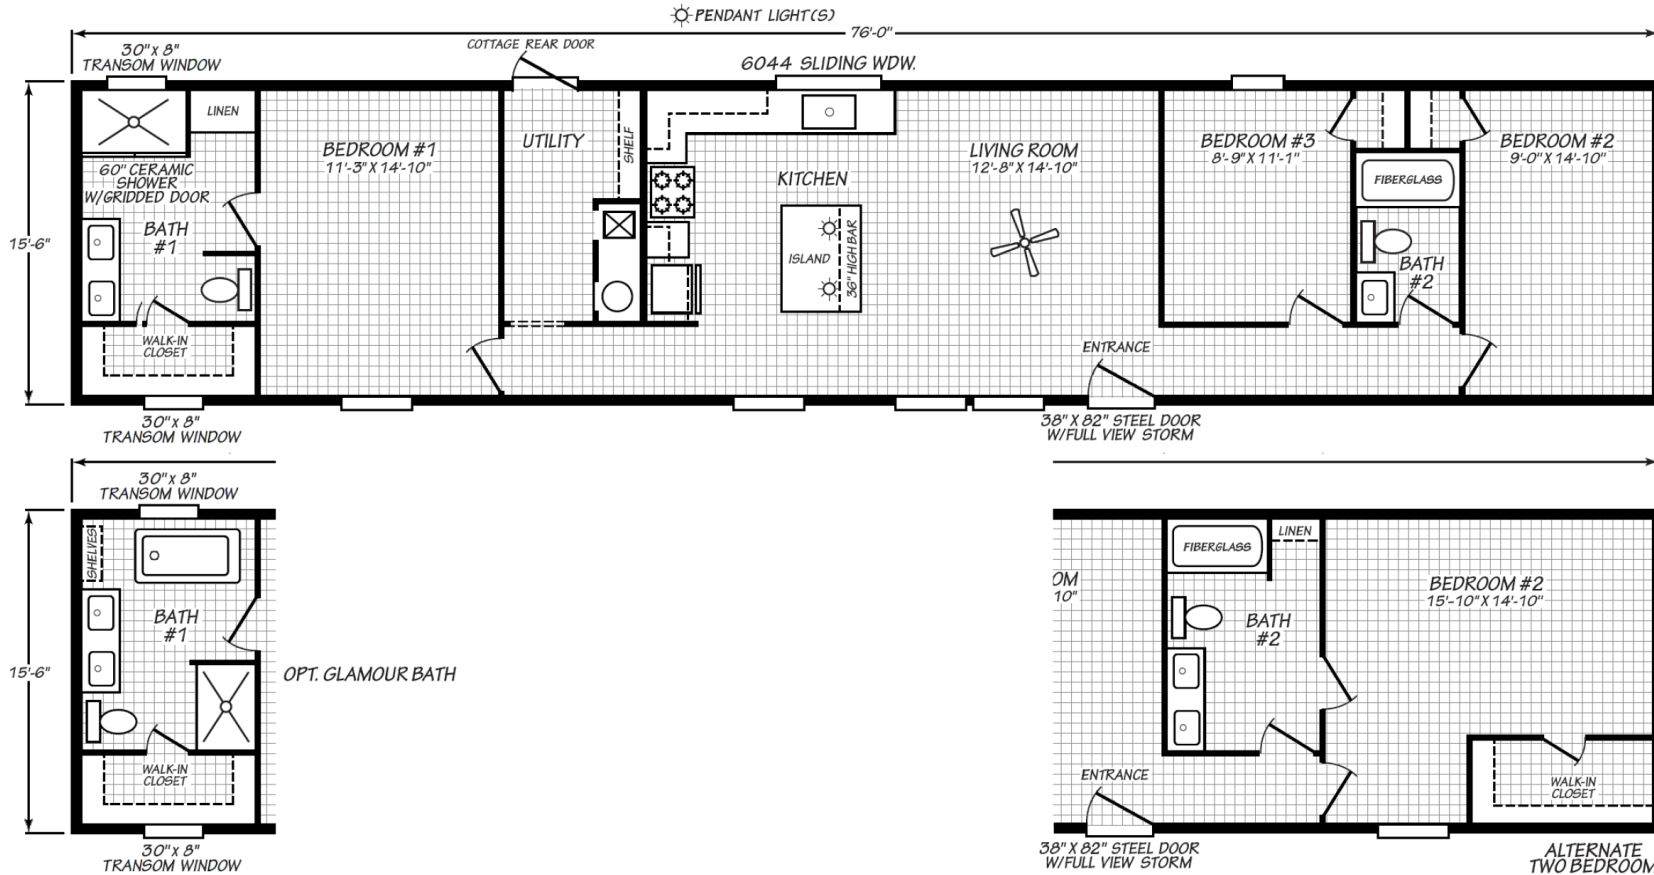

Rosman

Blue Ridge Series

1,178 SQ. FT. (Approximate) 3 Bedroom, 2 Bath

Last Updated: 6-26-24

FACTORY SELECT HOMES
1480 Northside Drive
Statesville, NC 28625

FactorySelectHomeCenter.com | 1-800-965-6842

IMPORTANT: Alta Cima Corp reserves the right to modify, cancel or substitute products or features of this event at any time without prior notice or obligation. Pictures and other promotional materials are representative and may depict or contain floor plans, square footages, elevations, options, upgrades, extra design features, decorations, floor coverings, specialty light fixtures, custom paint and wall coverings, window treatments, landscaping, sound and alarm systems, furnishings, appliances, and other designer/decorator features and amenities that are not included as part of the home and/or may not be available at all locations. Home, pricing and community information is subject to change, and homes to prior sale, at any time without notice or obligation. ©2020 Alta Cima Corp. All rights reserved.