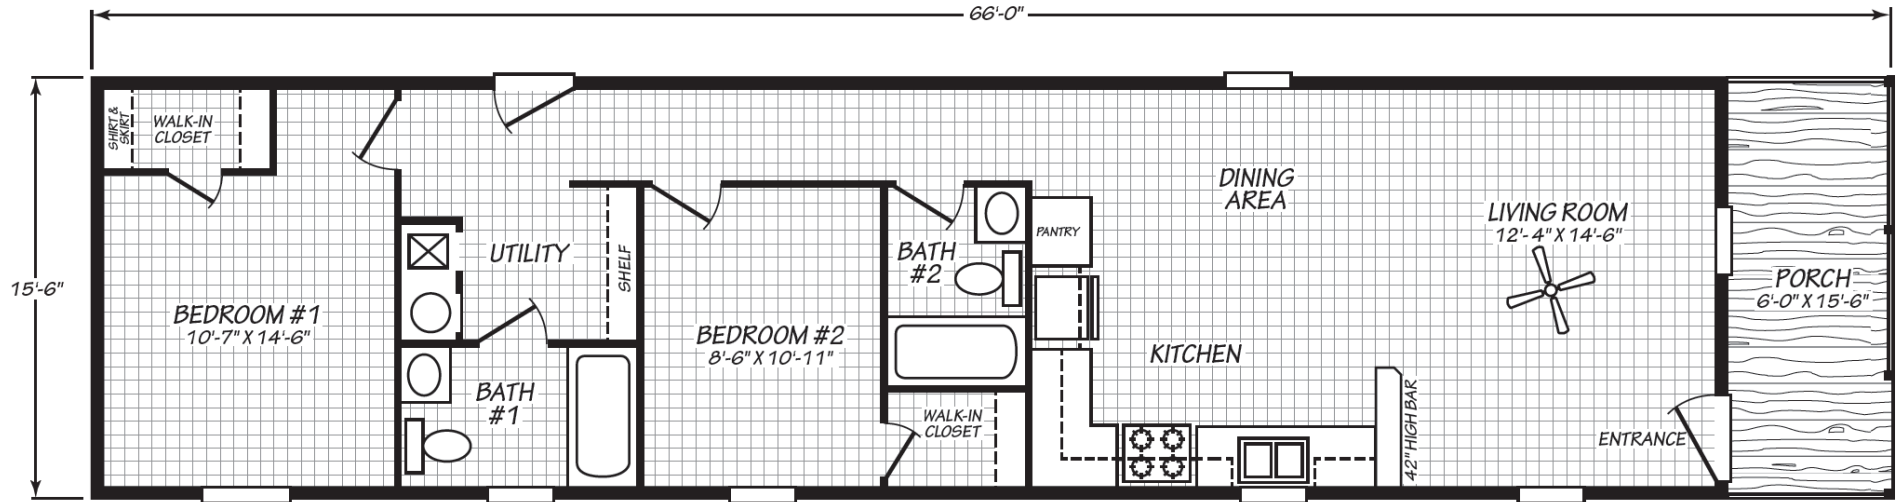

Pastora

Blue Ridge Series

930 SQ. FT. (Approximate) 2 Bedroom, 2 Bath

Last Updated: 8-16-24

FACTORY SELECT HOMES
1480 Northside Drive
Statesville, NC 28625

FactorySelectHomeCenter.com | 1-800-965-6842

IMPORTANT: Alta Cima Corp reserves the right to modify, cancel or substitute products or features of this event at any time without prior notice or obligation. Pictures and other promotional materials are representative and may depict or contain floor plans, square footages, elevations, options, upgrades, extra design features, decorations, floor coverings, specialty light fixtures, custom paint and wall coverings, window treatments, landscaping, sound and alarm systems, furnishings, appliances, and other designer/decorator features and amenities that are not included as part of the home and/or may not be available at all locations. Home, pricing and community information is subject to change, and homes to prior sale, at any time without notice or obligation. ©2020 Alta Cima Corp. All rights reserved.