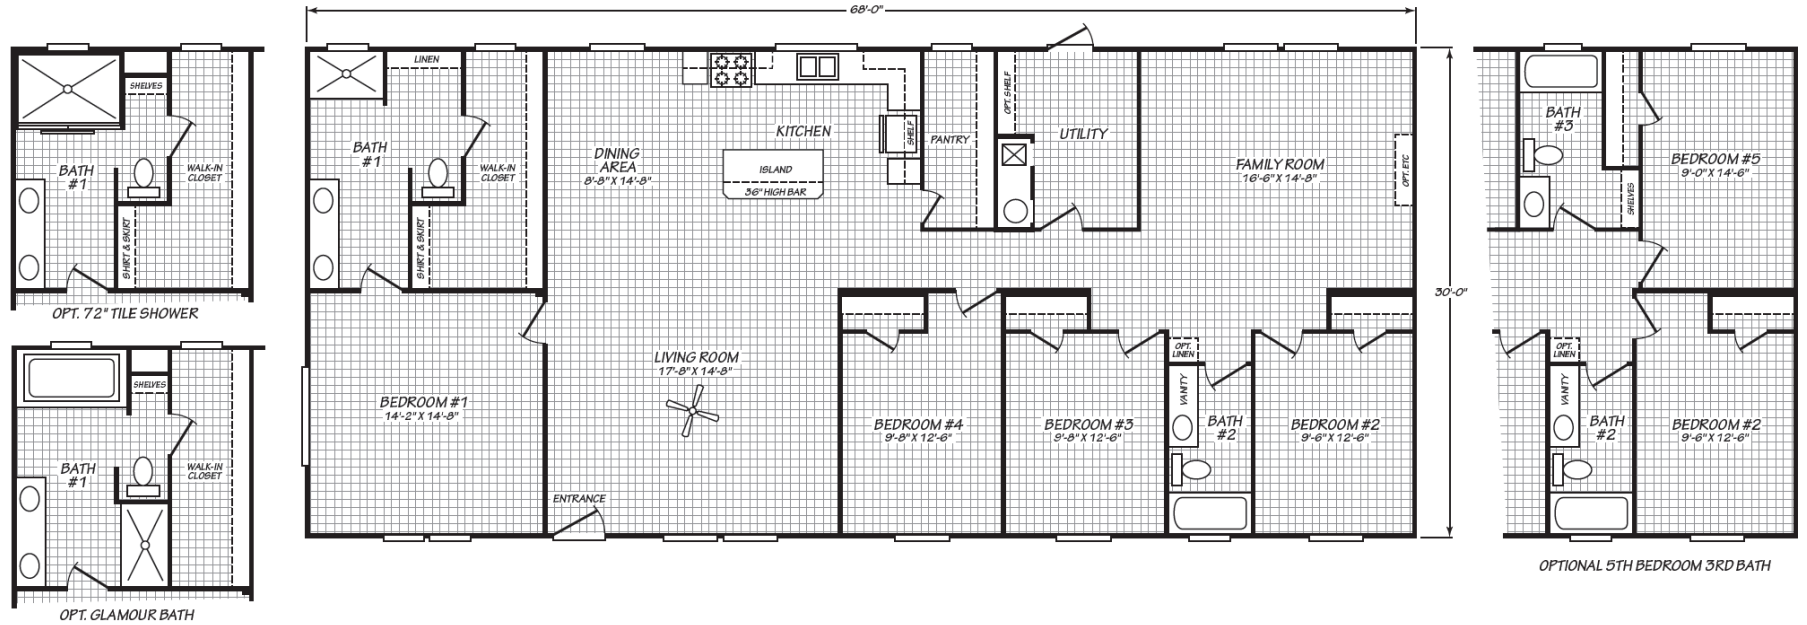

Mosby

Blue Ridge Series

2,040 SQ. FT. (Approximate) 4 Bedroom, 2 Bath

Last Updated: 11-22-22

FACTORY SELECT HOMES
1480 Northside Drive
Statesville, NC 28625

FactorySelectHomeCenter.com | 1-800-965-6842

IMPORTANT: Alta Cima Corp reserves the right to modify, cancel or substitute products or features of this event at any time without prior notice or obligation. Pictures and other promotional materials are representative and may depict or contain floor plans, square footages, elevations, options, upgrades, extra design features, decorations, floor coverings, specialty light fixtures, custom paint and wall coverings, window treatments, landscaping, sound and alarm systems, furnishings, appliances, and other designer/decorator features and amenities that are not included as part of the home and/or may not be available at all locations. Home, pricing and community information is subject to change, and homes to prior sale, at any time without notice or obligation. ©2020 Alta Cima Corp. All rights reserved.