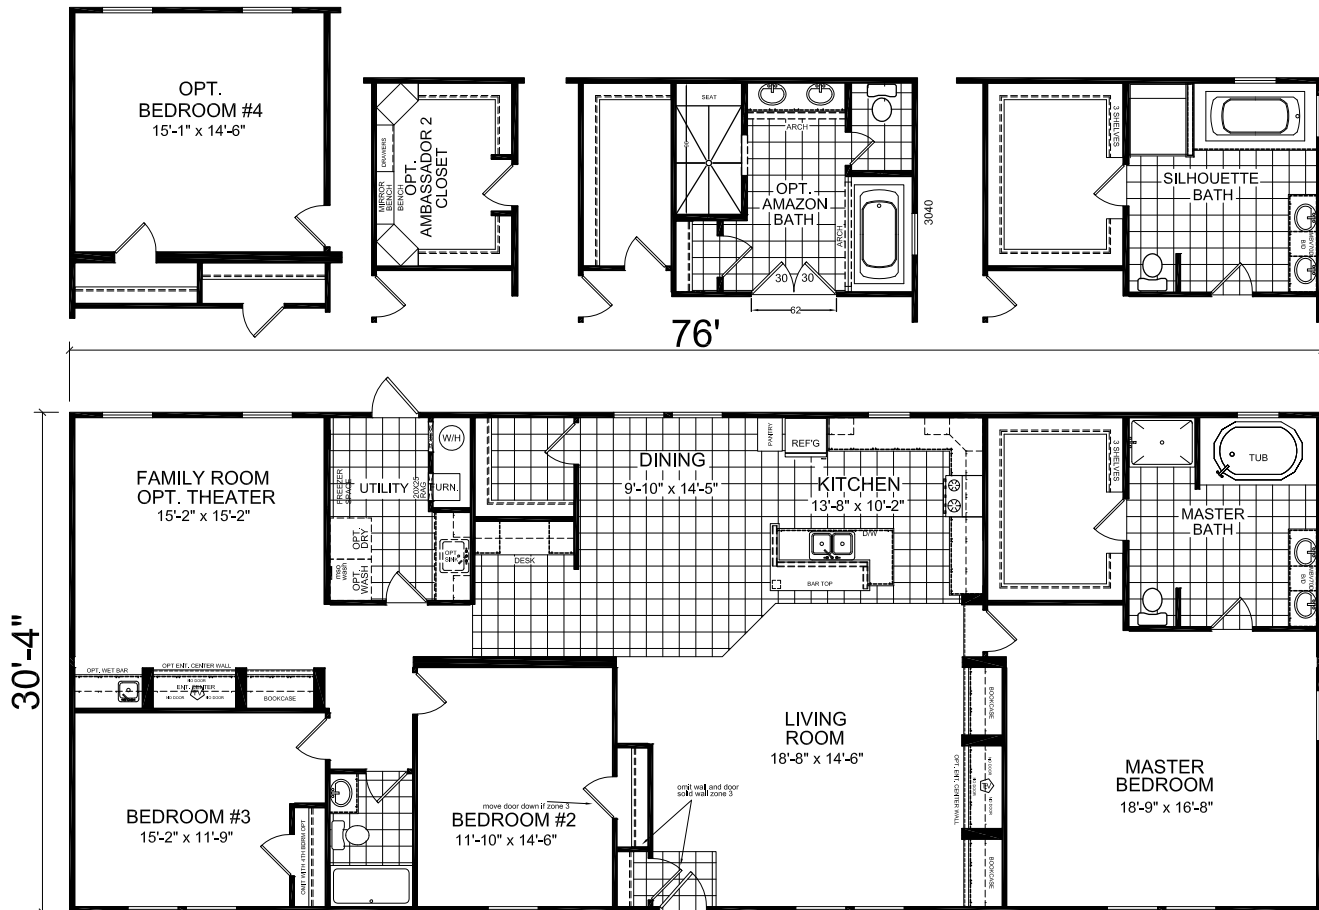

Moore

Dutch Elite Housing Series

FactorySelectHomes

3 Bedrooms, 2 Baths
Approx. 2,305 Sq. Ft.

Last Updated: 2-14-19

1480 Northside Drive
Statesville, NC 28625

For Detailed Directions See Map On Our Website

OPT MULLED