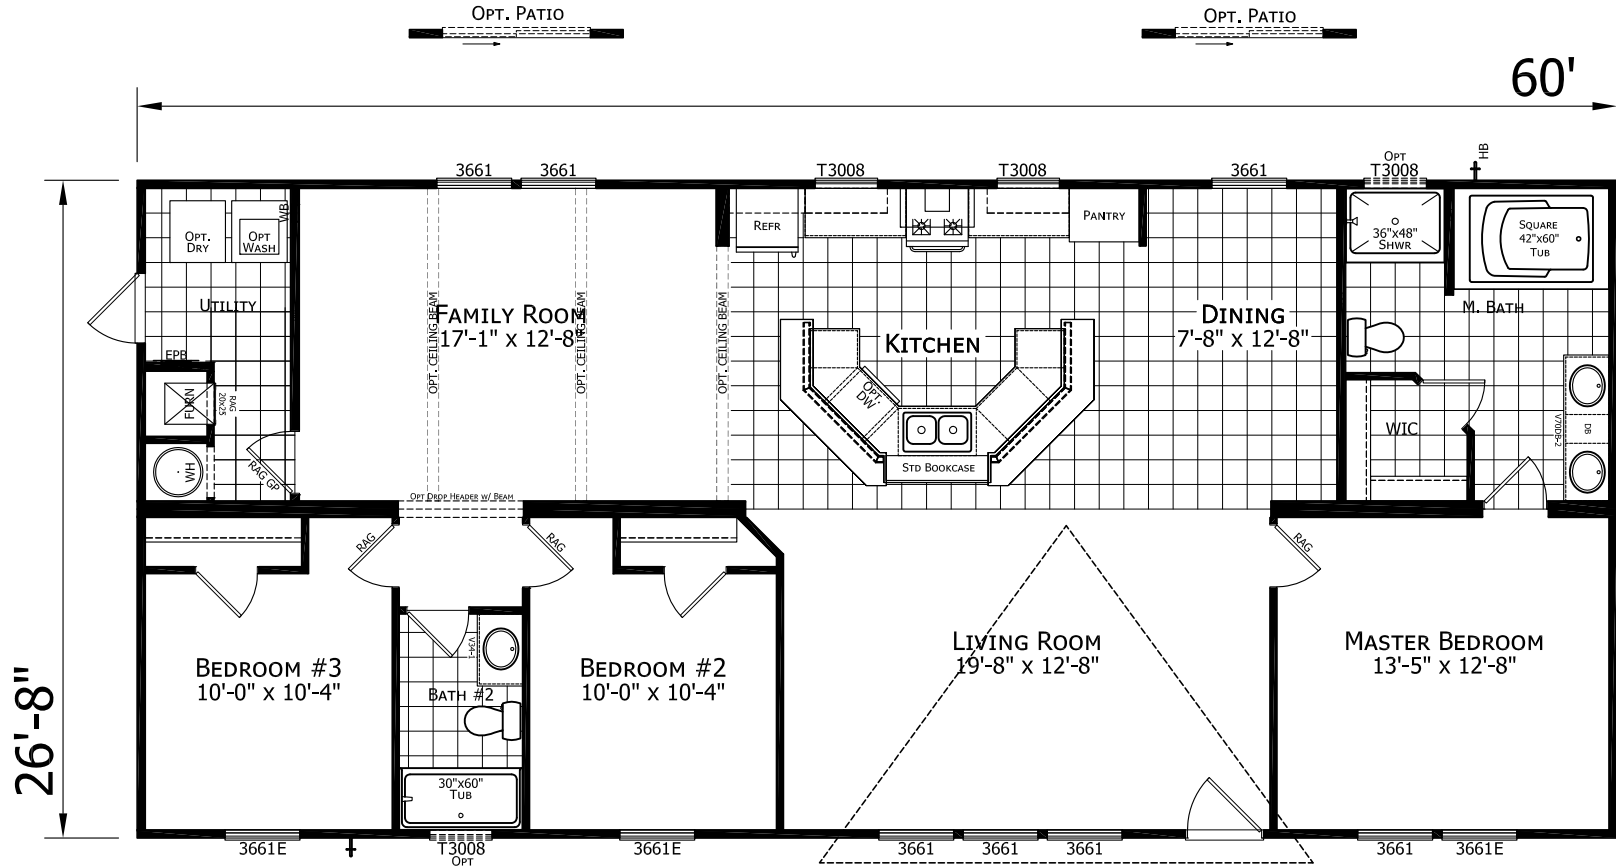

Middle

Dutch Elite Series

1,600 SQ. FT. (Approximate) 3 Bedroom, 2 Bath

Last Updated: 12-9-24

FACTORY SELECT HOMES
 1480 Northside Drive
 Statesville, NC 28625

FactorySelectHomeCenter.com | 1-800-965-6842

IMPORTANT: Alta Cima Corp reserves the right to modify, cancel or substitute products or features of this event at any time without prior notice or obligation. Pictures and other promotional materials are representative and may depict or contain floor plans, square footages, elevations, options, upgrades, extra design features, decorations, floor coverings, specialty light fixtures, custom paint and wall coverings, window treatments, landscaping, sound and alarm systems, furnishings, appliances, and other designer/decorator features and amenities that are not included as part of the home and/or may not be available at all locations. Home, pricing and community information is subject to change, and homes to prior sale, at any time without notice or obligation. ©2020 Alta Cima Corp. All rights reserved.