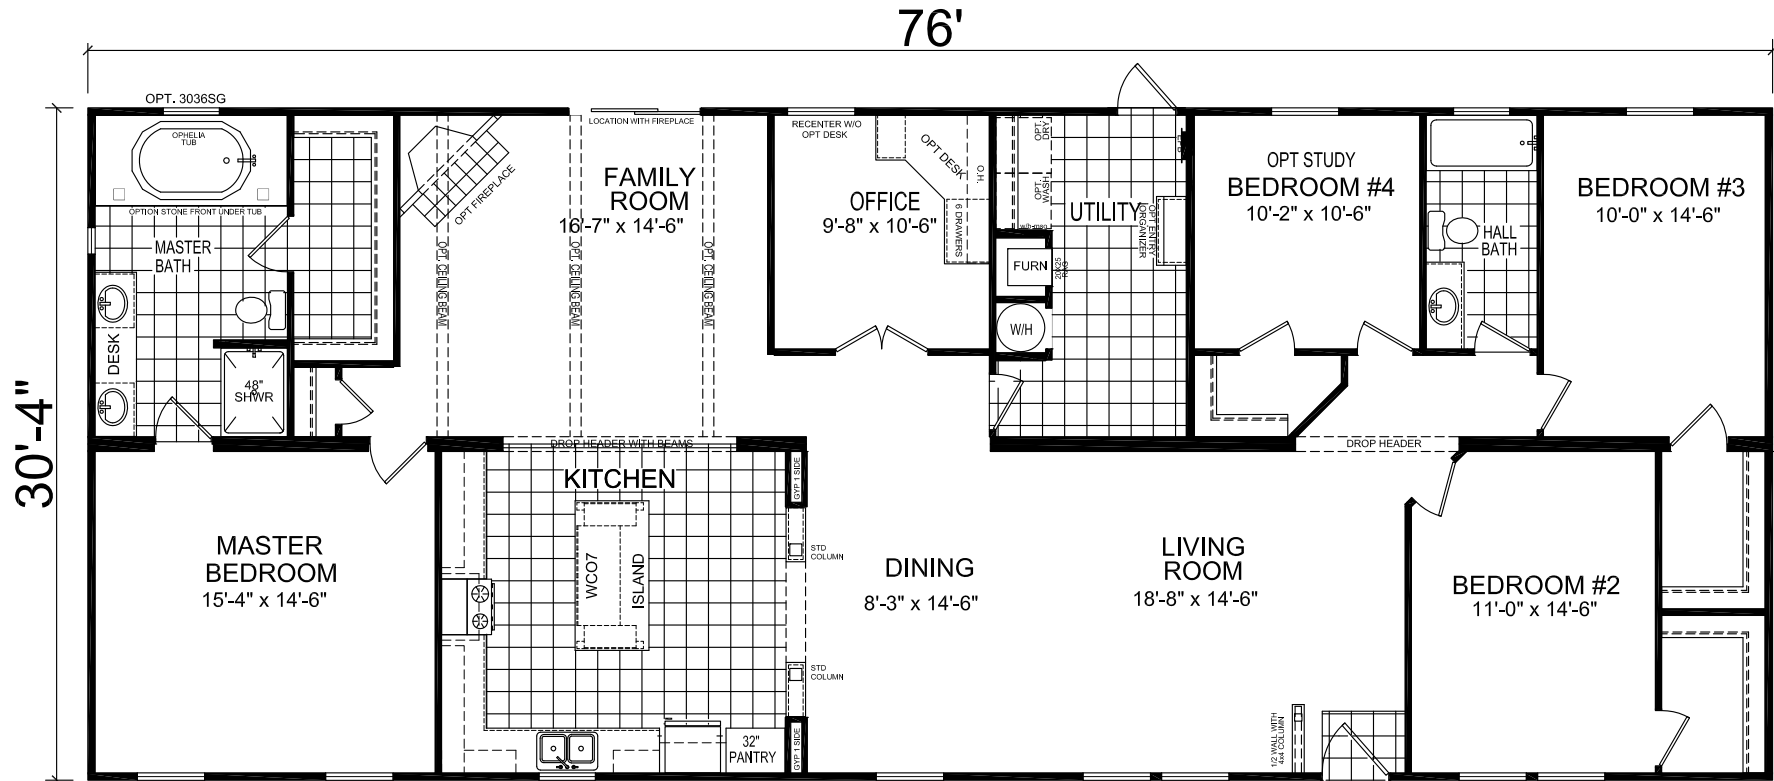

McGill

Dutch Elite Housing Series

FactorySelectHomes

4 Bedrooms, 2 Baths
Approx. 2,306 Sq. Ft.

Last Updated: 2-14-19

I authorize Factory Expo Homes to build my house, per this plan.
X _____
Customer Signature/Date