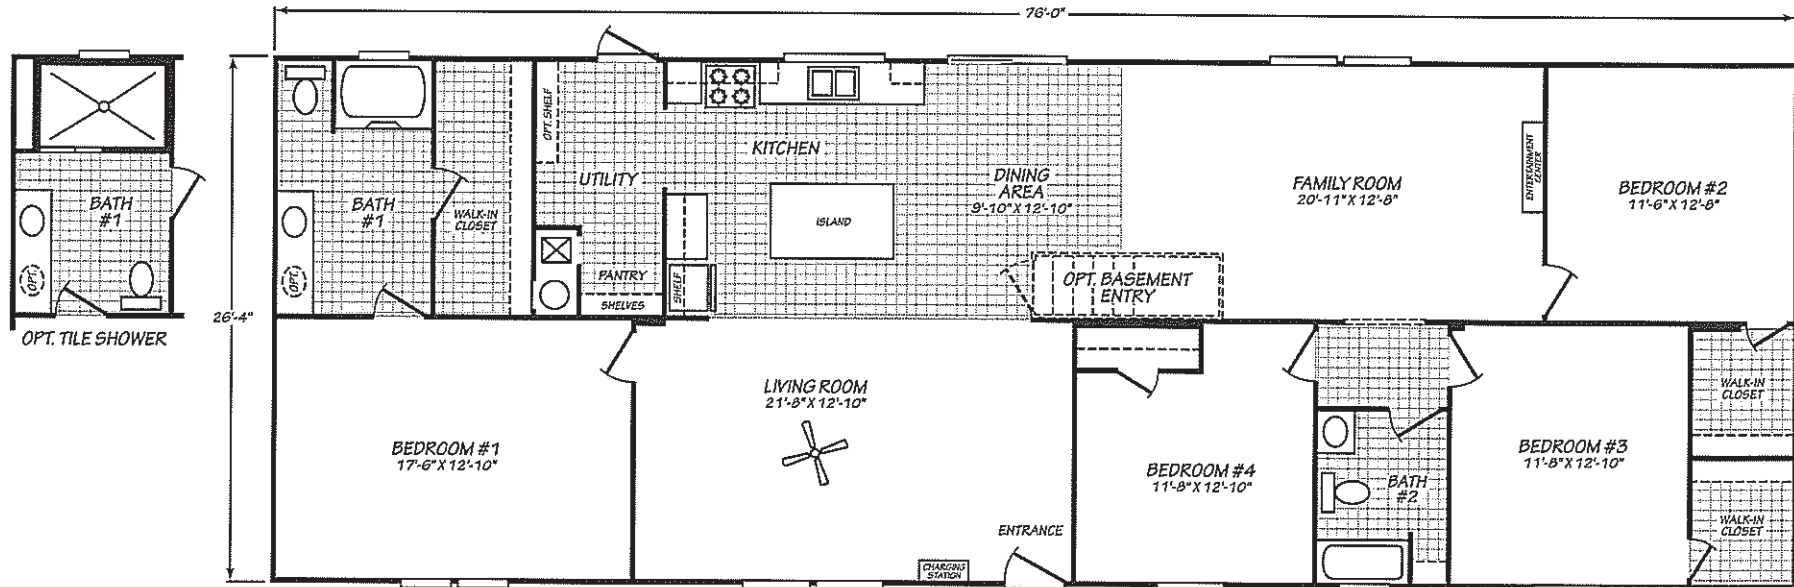

Lynn Hollow

Blue Ridge Series

2,001 SQ. FT. (Approximate) 4 Bedroom, 2 Bath

Last Updated: 12-6-23

FACTORY SELECT HOMES
1480 Northside Drive
Statesville, NC 28625

FactorySelectHomeCenter.com | 1-800-965-6842