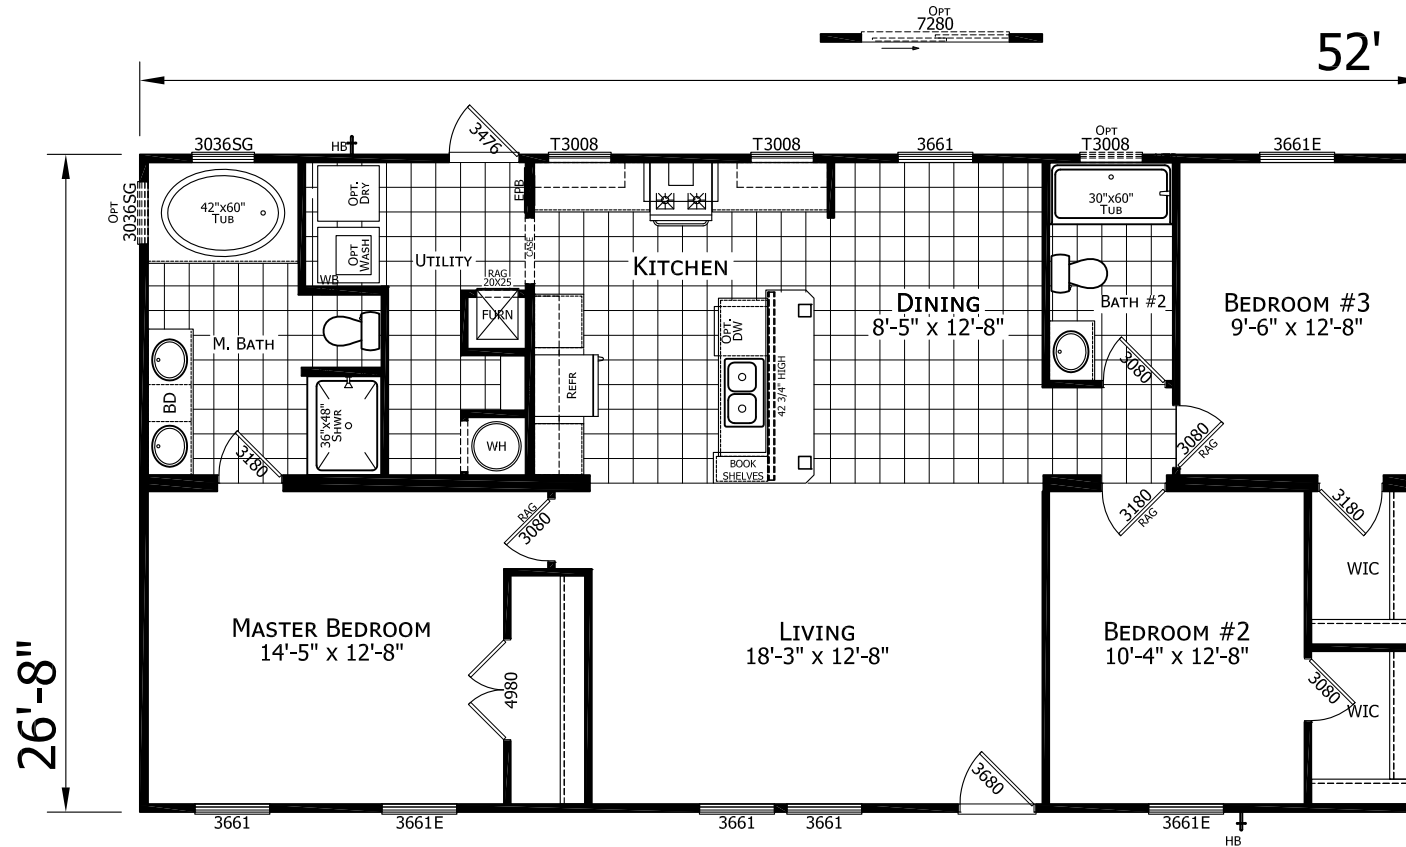

# Loftin

Dutch Elite Series

1,387 SQ. FT. (Approximate) 3 Bedroom, 2 Bath

Last Updated: 12-9-24

**FACTORY SELECT HOMES**  
1480 Northside Drive  
Statesville, NC 28625

**FactorySelectHomeCenter.com | 1-800-965-6842**