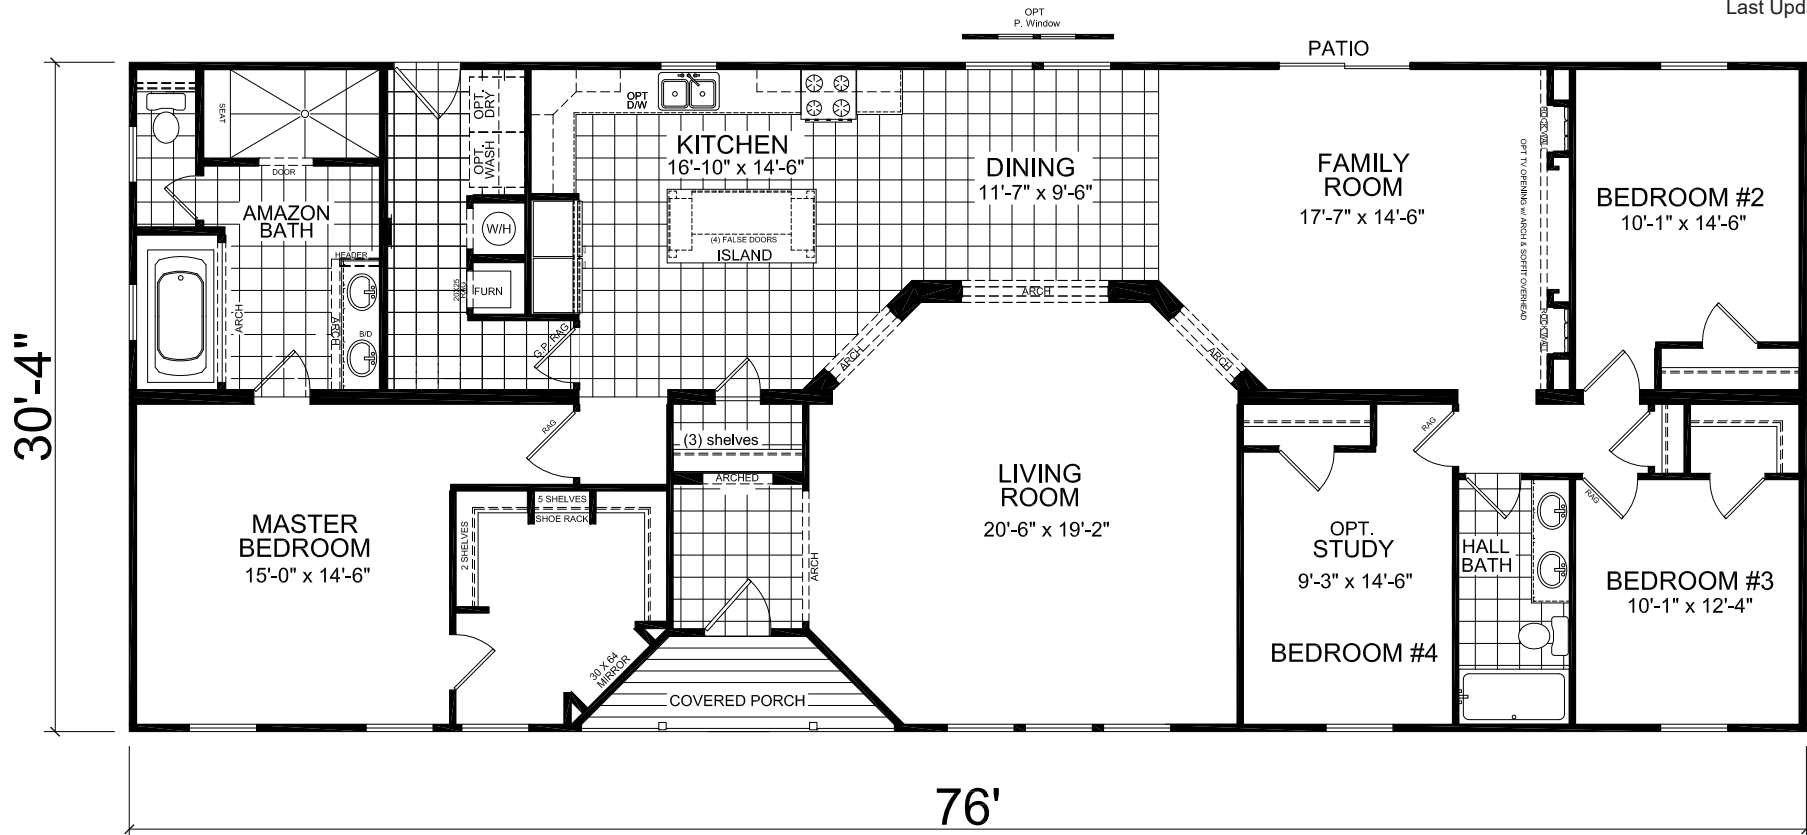

Levine

Dutch Elite Housing Series

FactorySelectHomes

4 Bedroom, 2 Bath
Approx. 2,260 Sq. Ft.
Includes 'Bonus Package'

Last Updated: 2-14-19

The 'Bonus Package' includes these upgrades:

- Wooden Posts & Rails at Recessed Entry
- Finished Drywall with Rounded Corners Throughout
- OSB Siding Backer
- Floor Mounted Door Stops
- 40x81 Kitchen Island, Granite Top, Fluted MDF Posts
- Ceramic Backsplash & Crescent Edging in Kitchen
- Metal Single Lever Faucet in Kitchen

continued:

- Premium Appliance Package:** Side-Kick SS Refrigerator, Glass Top Electric Range (black), Microwave Range Hood (black), Dishwasher (black)
- Amazon Master Bath Package:** 48x96 Ceramic Shower w/Accent Band, Dual Rain Shower Head & Faucets, Frameless 28x80 Glass Shower Door, (6) LED Lights, 36x72 Platform Tub with Metal Filler & Ceramic Accents
- Ceramic Backsplash Both Baths
- Granite Countertops Both Baths