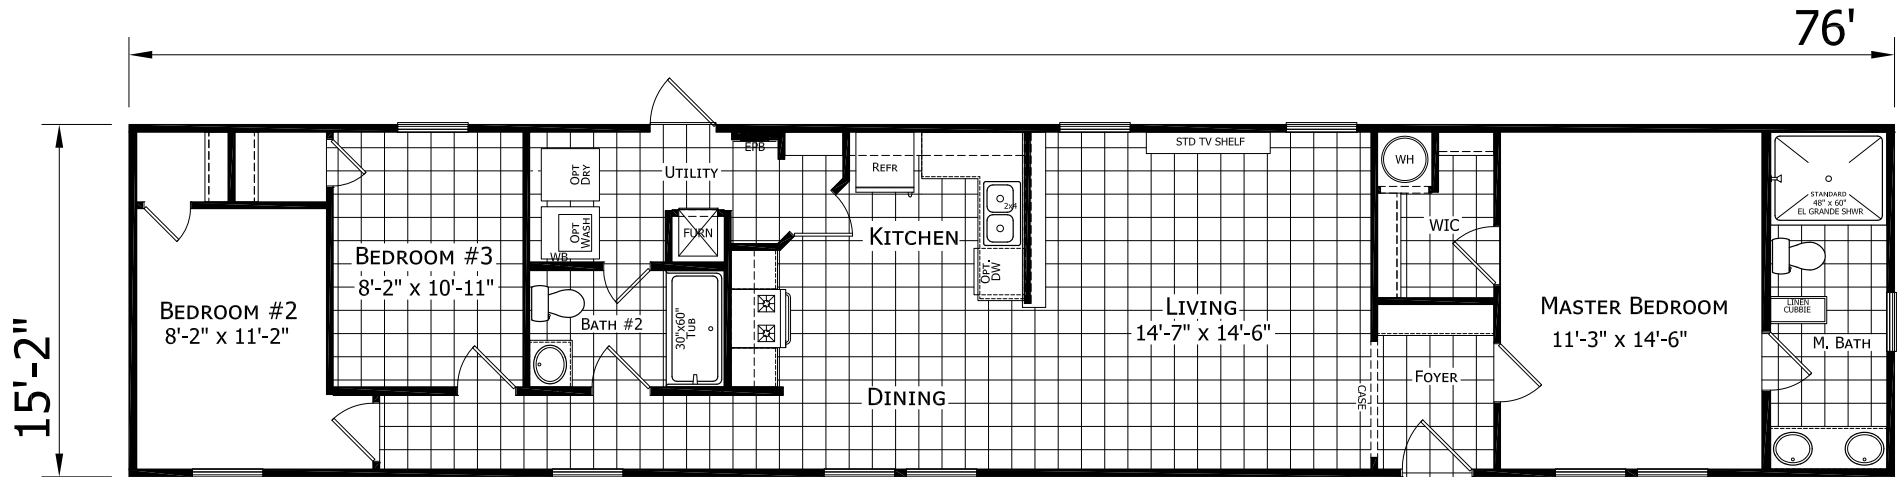

Lavante

Dutch Elite Housing Series

1,153 SQ. FT. (Approximate) 3 Bedroom, 2 Bath

Last Updated: 9-14-22

FACTORY EXPO HOME CENTERS
115 Titan Roberts Rd.
Lillington, NC 27546

FBHExpo.com | 1-800-504-3238

IMPORTANT: Alta Cima Corp reserves the right to modify, cancel or substitute products or features of this event at any time without prior notice or obligation. Pictures and other promotional materials are representative and may depict or contain floor plans, square footages, elevations, options, upgrades, extra design features, decorations, floor coverings, specialty light fixtures, custom paint and wall coverings, window treatments, landscaping, sound and alarm systems, furnishings, appliances, and other designer/decorator features and amenities that are not included as part of the home and/or may not be available at all locations. Home, pricing and community information is subject to change, and homes to prior sale, at any time without notice or obligation. ©2020 Alta Cima Corp. All rights reserved.