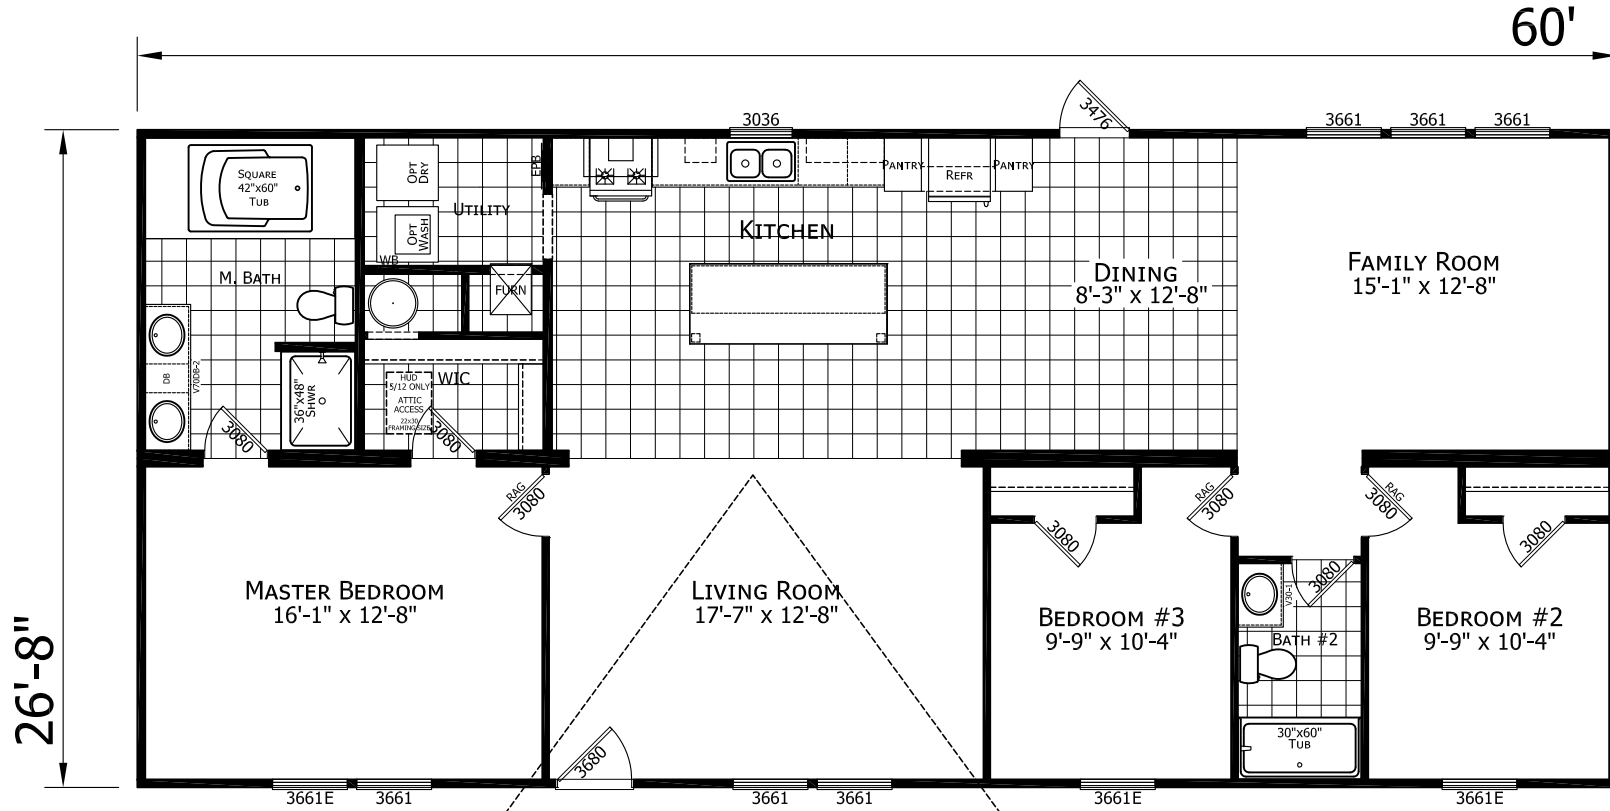

# Klamath

Dutch Elite Series

1,600 SQ. FT. (Approximate) 3 Bedroom, 2 Bath

Last Updated: 12-9-24

**FACTORY SELECT HOMES**  
 1480 Northside Drive  
 Statesville, NC 28625

**FactorySelectHomeCenter.com | 1-800-965-6842**