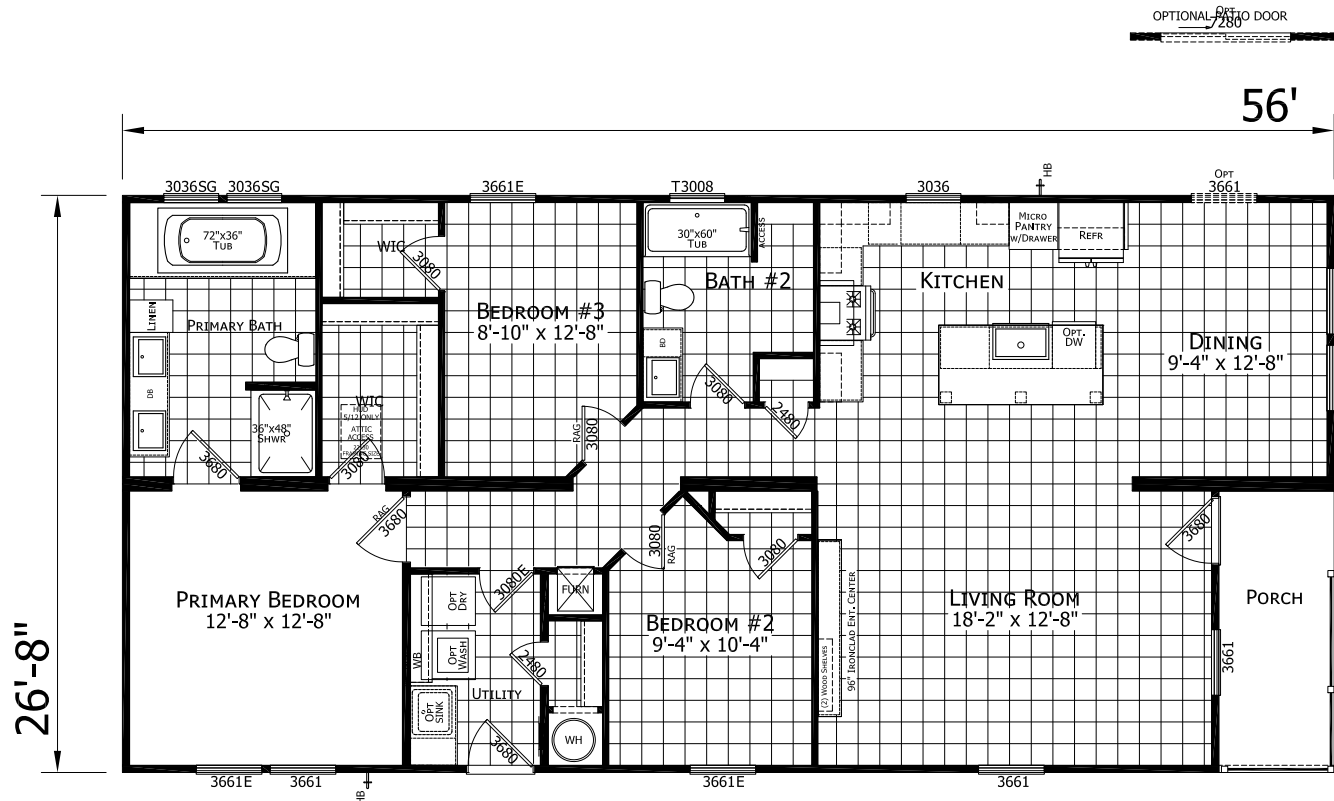

Kilarny

Ironclad Collection

1,493 SQ. FT. (Approximate) 3 Bedroom, 2 Bath

Last Updated: 11-12-24

FACTORY SELECT HOMES
1480 Northside Drive
Statesville, NC 28625

FactorySelectHomeCenter.com | 1-800-965-6842