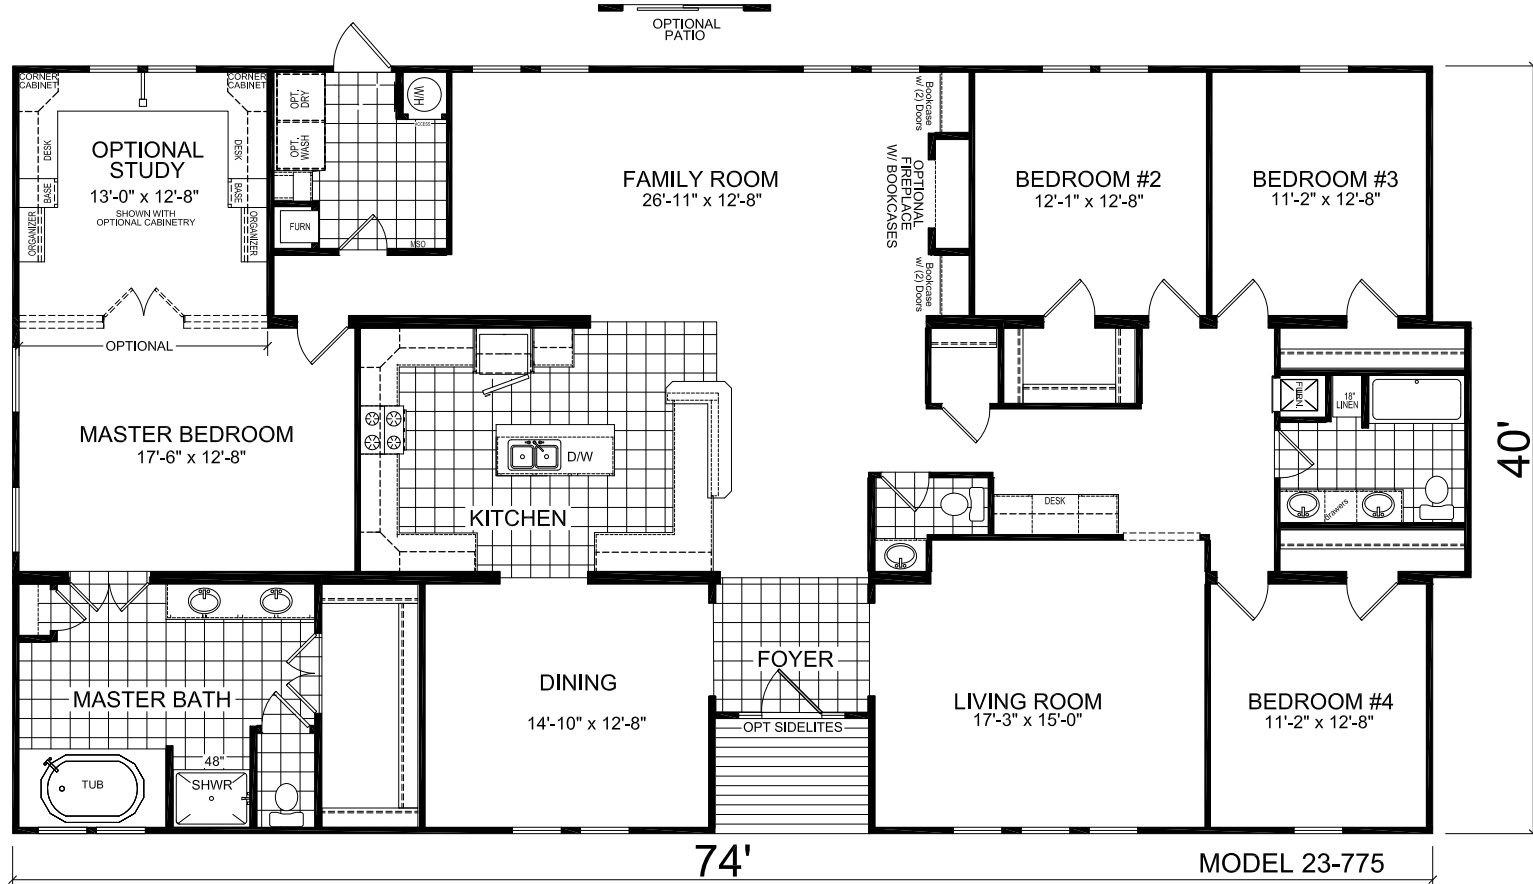

Kenliworth

Dutch Elite Housing Series

FactorySelectHomes

4 Bedrooms, 2.5 Baths
Approx. 2,939 Sq. Ft.

Last Updated: 2-14-19

1480 Northside Drive
Statesville, NC 28625

For Detailed Directions See Map On Our Website