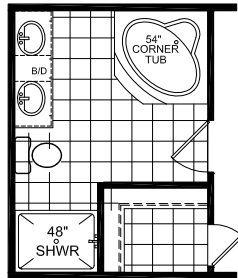

# FactorySelectHomes

2 Bedrooms, 2 Baths  
Approx. 960 Sq. Ft.

Last Updated: 2-14-19

1480 Northside Drive  
Statesville, NC 28625

For Detailed Directions See Map On Our Website

I authorize Factory Expo Homes to build my house, per this plan.