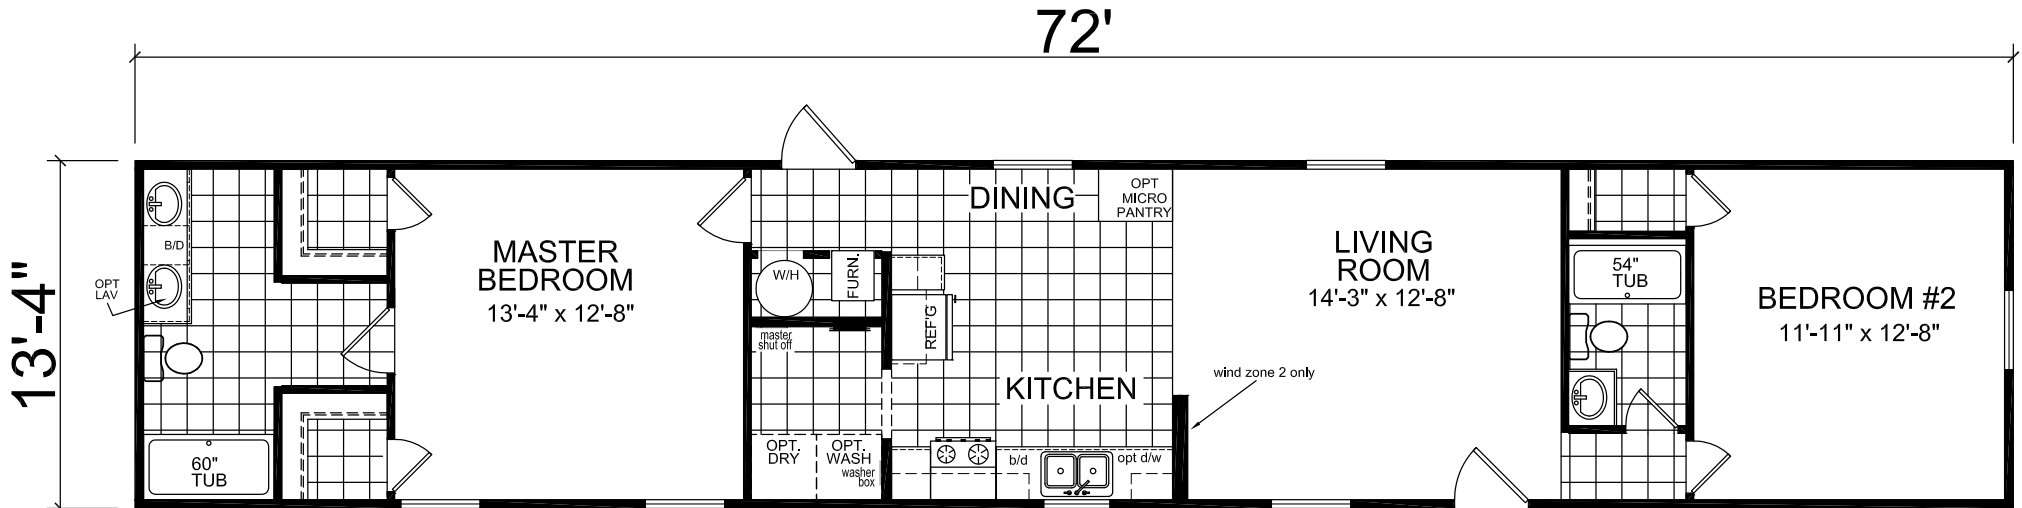

# FactorySelectHomes

2 Bedrooms, 2 Baths  
Approx. 960 Sq. Ft.

Last Updated: 2-14-19

1480 Northside Drive  
Statesville, NC 28625

For Detailed Directions See Map On Our Website

I authorize Factory Expo Homes to build my house, per this plan.