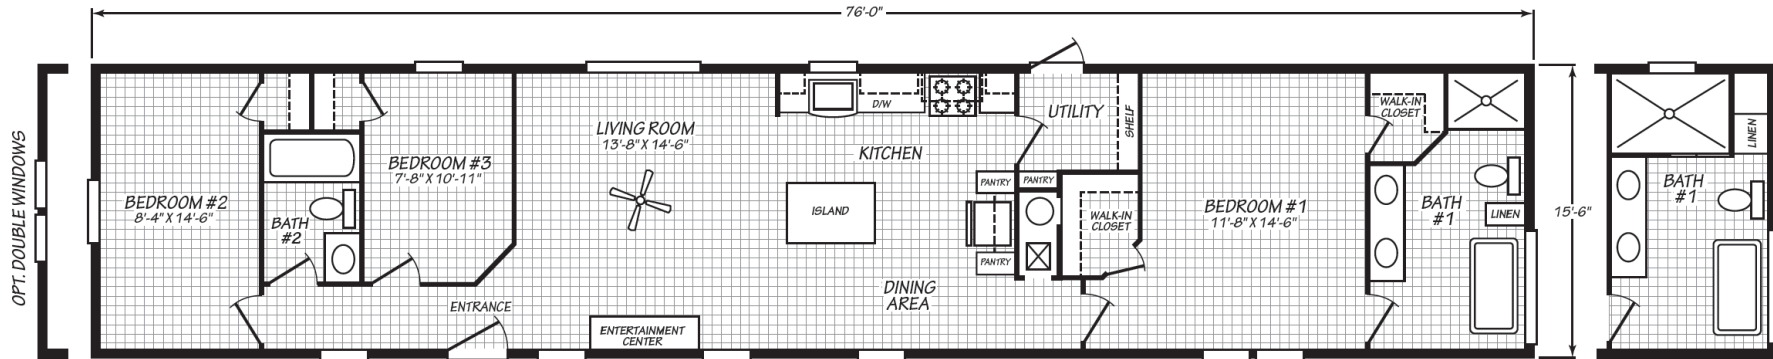

Hollingswood

Blue Ridge Series

1,178 SQ. FT. (Approximate) 3 Bedroom, 2 Bath

Last Updated: 5-16-24

ALTERNATE 2 BEDROOM PLAN

OPT. STUDY

OPT. TILE SHOWER

ALTERNATE BATH #1