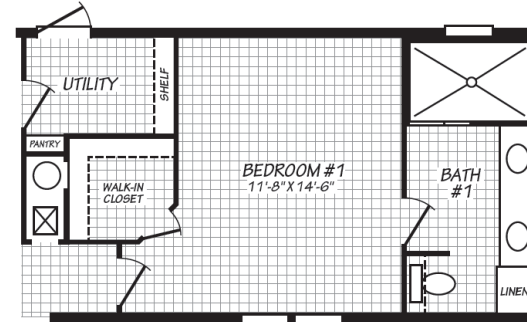

Hollingswood

Blue Ridge Series

1,178 SQ. FT. (Approximate) 3 Bedroom, 2 Bath

Last Updated: 5-16-24

ALTERNATE 2 BEDROOM PLAN

OPT. STUDY

OPT. TILE SHOWER

ALTERNATE BATH #1