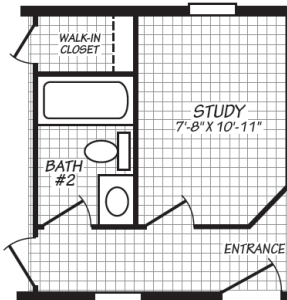

Hollingswood

Blue Ridge Series

1,178 SQ. FT. (Approximate) 3 Bedroom, 2 Bath

Last Updated: 5-16-24

ALTERNATE 2 BEDROOM PLAN

OPT. STUDY

OPT. TILE SHOWER

ALTERNATE BATH #1