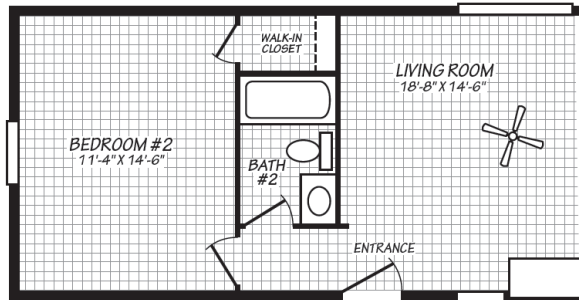

Hollingswood

Blue Ridge Series

1,178 SQ. FT. (Approximate) 3 Bedroom, 2 Bath

Last Updated: 5-16-24

ALTERNATE 2 BEDROOM PLAN

OPT. STUDY

OPT. TILE SHOWER

ALTERNATE BATH #1