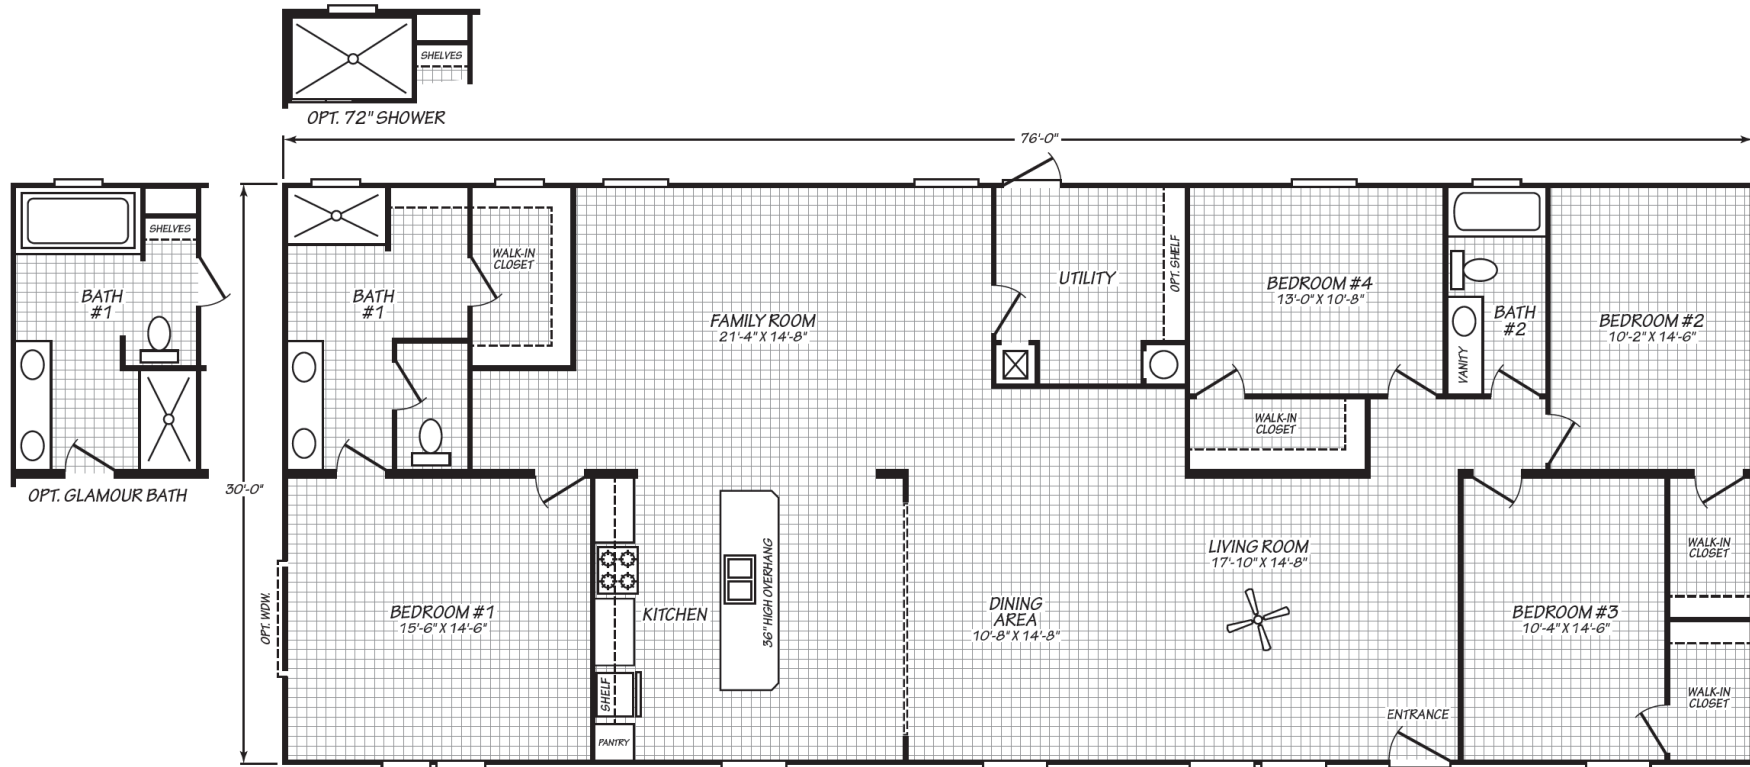

Hinkle

Blue Ridge Series

2,280 SQ. FT. (Approximate) 4 Bedroom, 2 Bath

Last Updated: 3-22-24

FACTORY SELECT HOMES
 1480 Northside Drive
 Statesville, NC 28625

FactorySelectHomeCenter.com | 1-800-965-6842

IMPORTANT: Alta Cima Corp reserves the right to modify, cancel or substitute products or features of this event at any time without prior notice or obligation. Pictures and other promotional materials are representative and may depict or contain floor plans, square footages, elevations, options, upgrades, extra design features, decorations, floor coverings, specialty light fixtures, custom paint and wall coverings, window treatments, landscaping, sound and alarm systems, furnishings, appliances, and other designer/decorator features and amenities that are not included as part of the home and/or may not be available at all locations. Home, pricing and community information is subject to change, and homes to prior sale, at any time without notice or obligation. ©2020 Alta Cima Corp. All rights reserved.