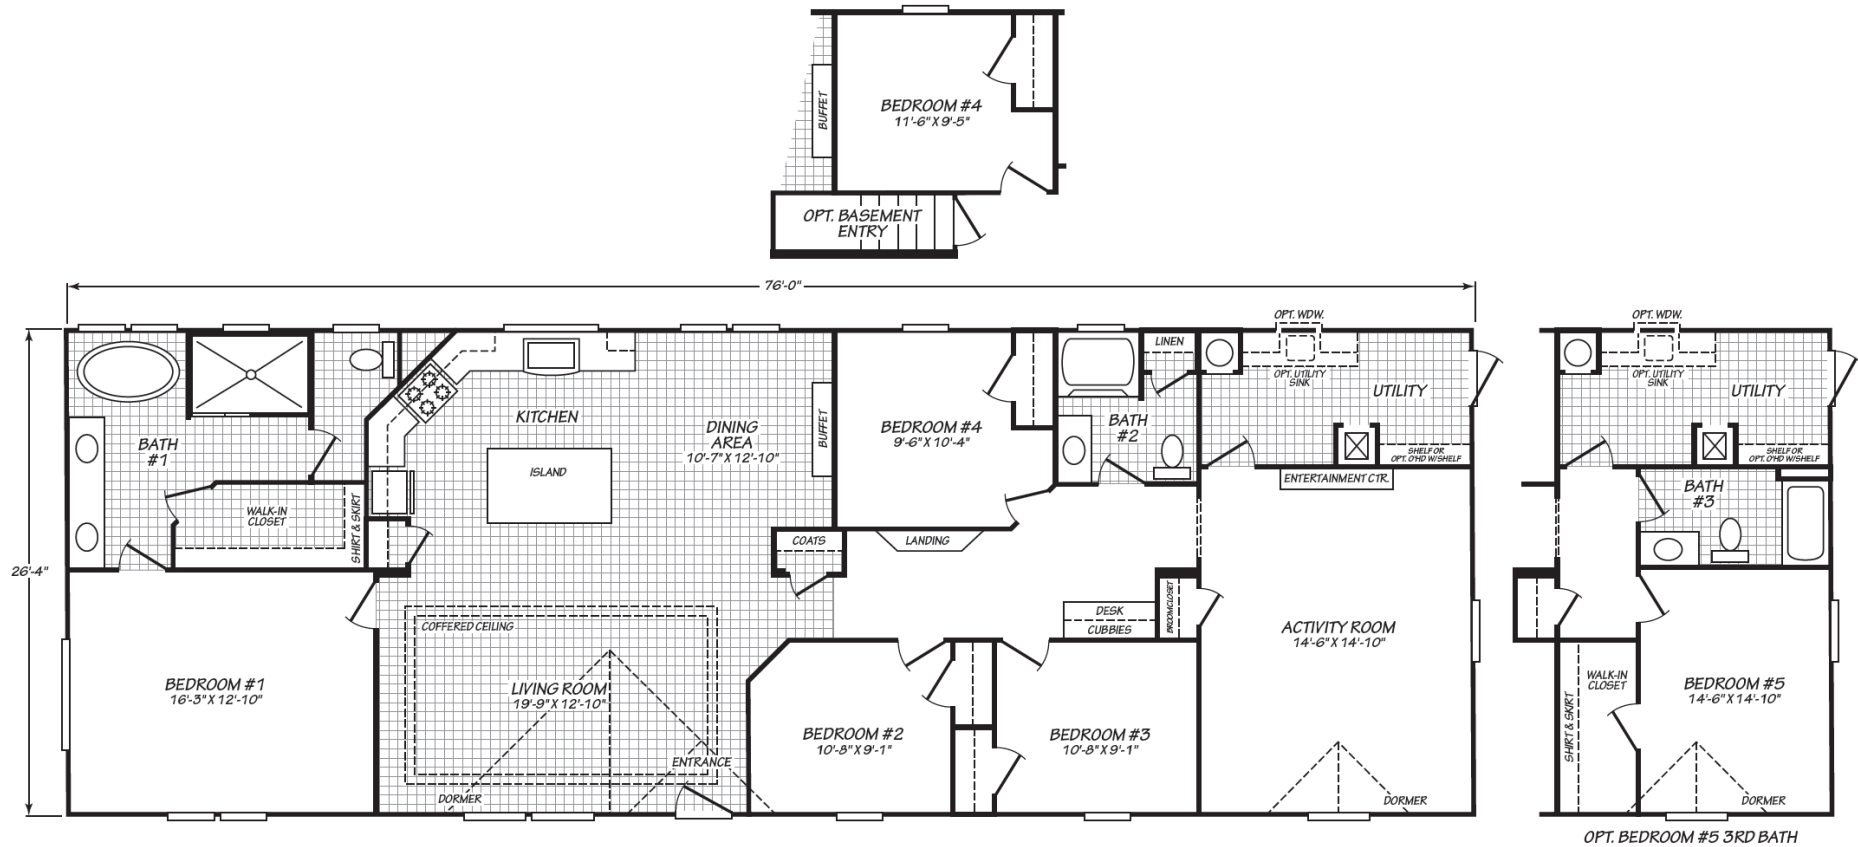

Hidden Oak

Blue Ridge Series

2,001 SQ. FT. (Approximate) 4 Bedroom, 2 Bath

Last Updated: 7-25-22

FACTORY SELECT HOMES
 1480 Northside Drive
 Statesville, NC 28625

FactorySelectHomeCenter.com | 1-800-965-6842