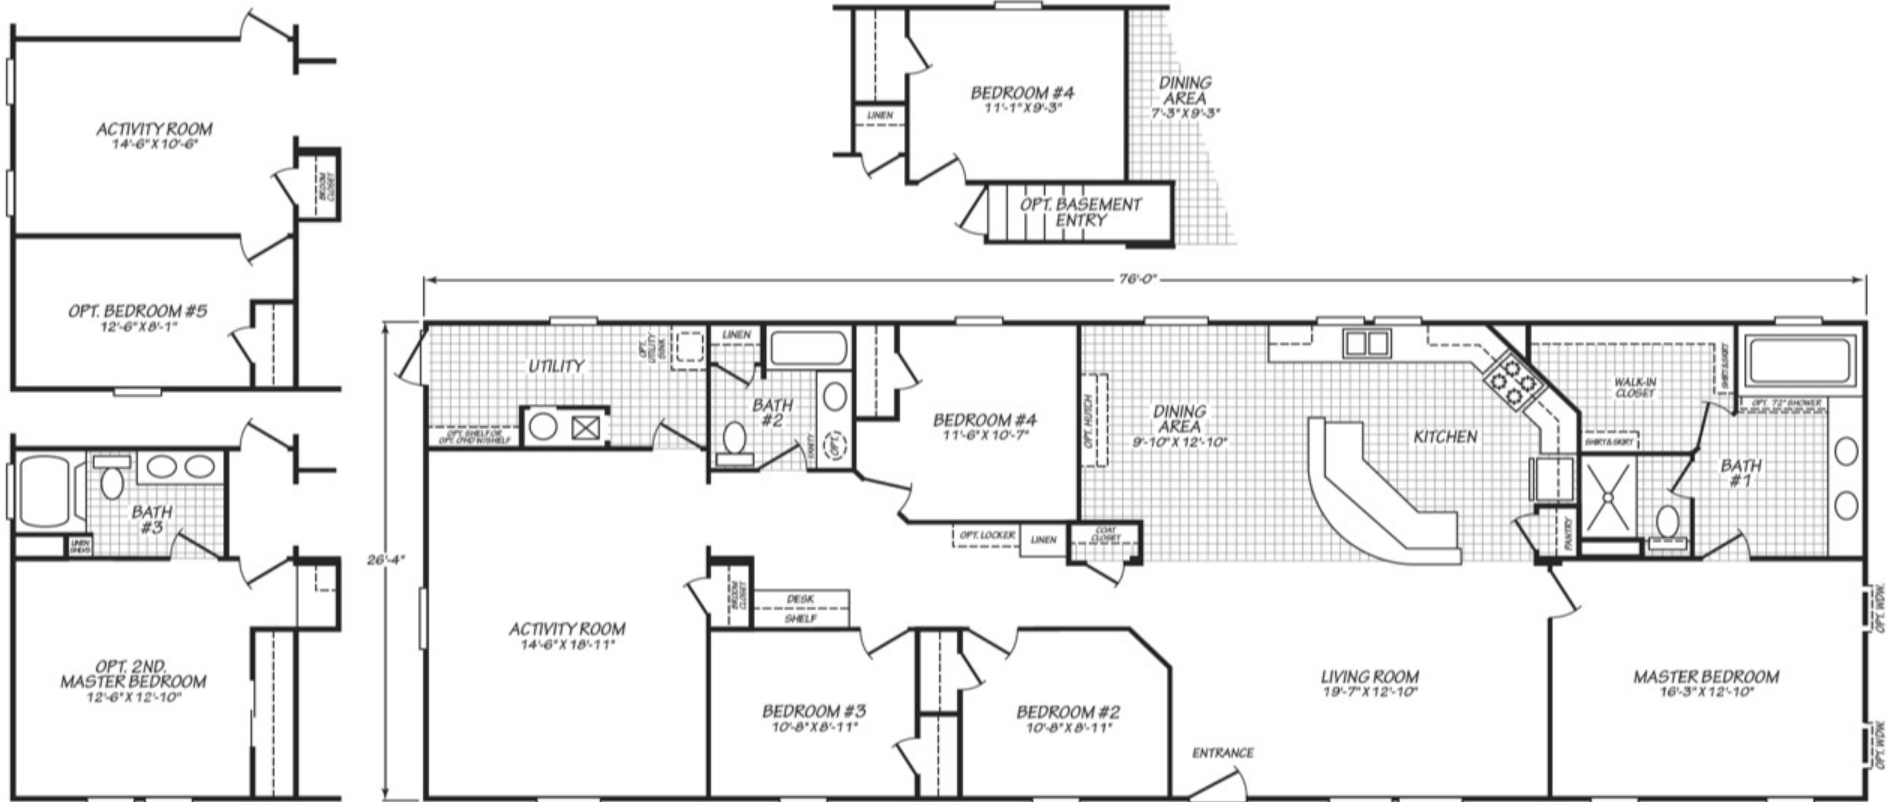

# Heathrow

Blue Ridge Multi-Wide Series

2,001 SQ. FT. (Approximate) 4 Bedroom, 2 Bath - Activity Room

Last Updated: 10-14-2020

**FACTORY SELECT HOMES**  
1480 Northside Drive  
Statesville, NC 28625

**FactorySelectHomeCenter.com | 1-800-965-6842**