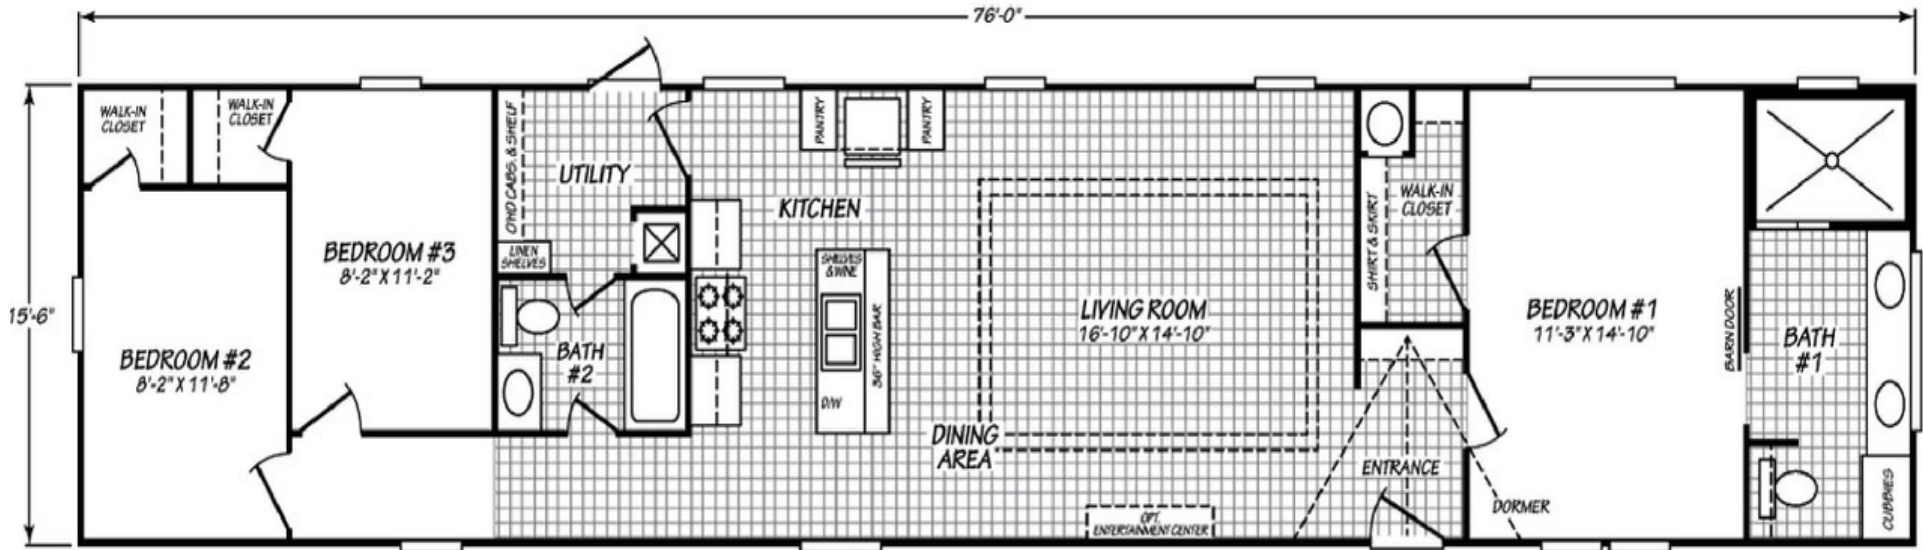

# Haywood

Blue Ridge Multi-Wide Series

1,178 SQ. FT. (Approximate) 3 Bedroom, 2 Bath

Last Updated: 10-14-2020

OPT. BEDROOM #2  
WITH 2 BEDROOM FLOOR PLAN

**FACTORY SELECT HOMES**  
1480 Northside Drive  
Statesville, NC 28625