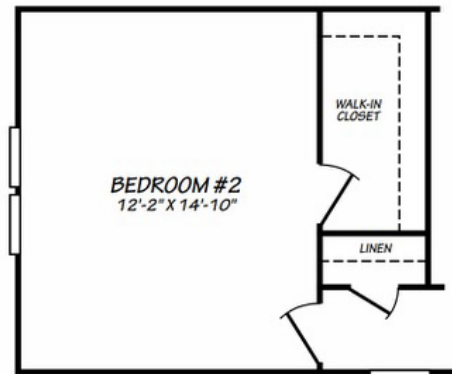

# Haywood

Blue Ridge Multi-Wide Series

1,178 SQ. FT. (Approximate) 3 Bedroom, 2 Bath

Last Updated: 10-14-2020

OPT. BEDROOM #2  
WITH 2 BEDROOM FLOOR PLAN

**FACTORY SELECT HOMES**  
1480 Northside Drive  
Statesville, NC 28625